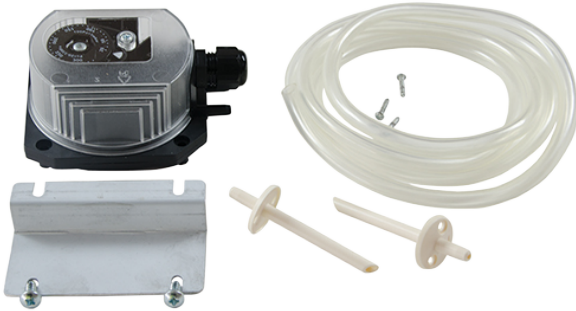

MODEL:

**CaterGuard M-ADSEXT****CATER**GUARD

Extension Kit inc. 2m additional piping and 2 connectors

**MAINTENANCE & CLEANING**

Cleaning chrome: Do not use abrasive, chlorine or acid-based cleaning products. Avoid contact with concentrated bleach. Clean with soapy water using a cloth or sponge.