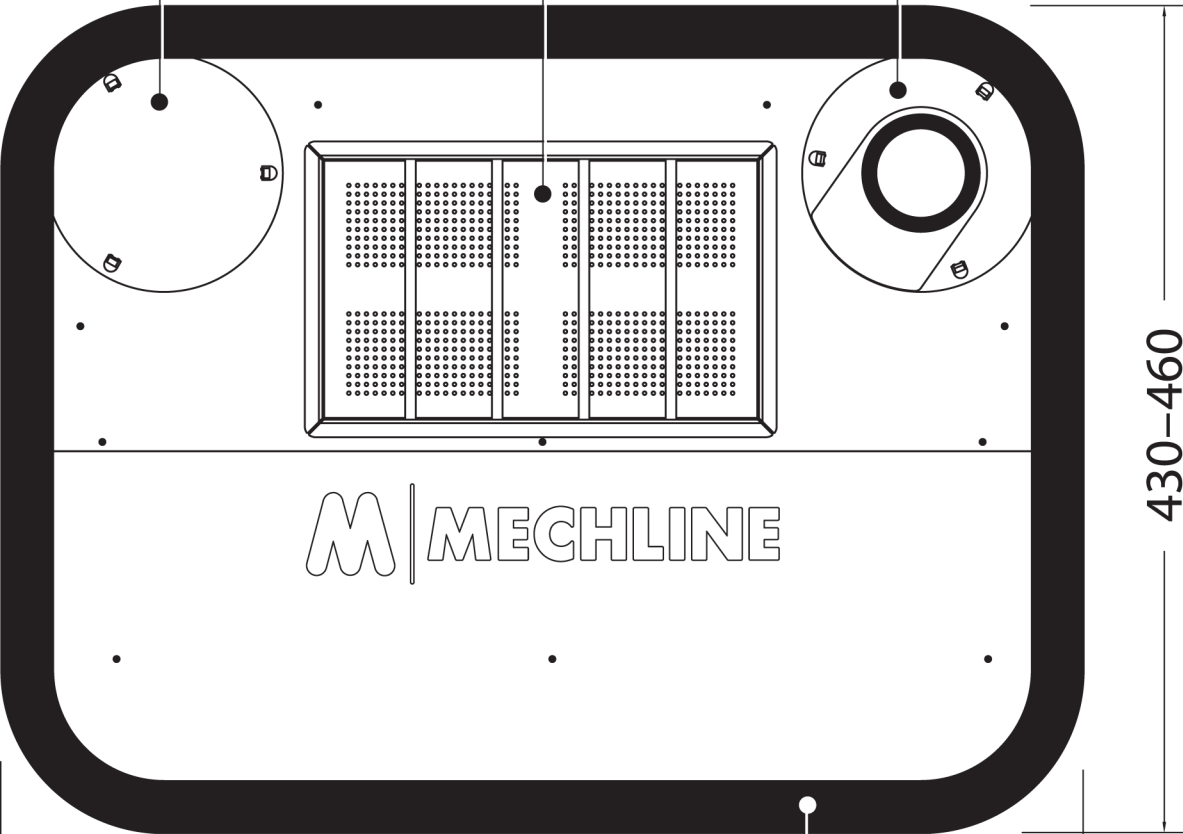

BLANK  
COVER PLATE

REMOVABLE  
BASKET

DRAIN WASTE  
COVER PLATE

580-610

430-460

Base height 55mm up from  
the bottom of the sink bowl

RUBBER SEAL