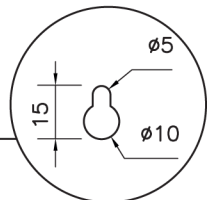

LEFT

SLIDE-OUT INSECT TRAY
C/W SAFETY INTERLOCK
TO BE SMOOTH FIT INTO
FLY KILLER BODY.

FRONT

1 X 13W E27

3 PIN PLUG C/W 3 AMP
REMOVABLE FUSE.
1000mm FLEX.

HANGING CHAIN (SUPPLIED LOOSE)
430MM LONG C/W 2 X CLIPS

REAR

WALL MOUNTING
KEY HOLES X 2