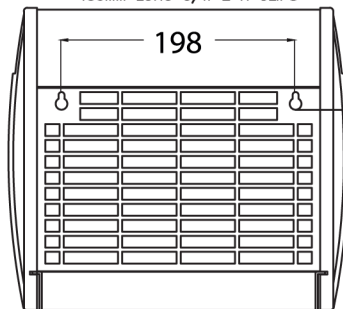

LEFT

SLIDE-OUT INSECT TRAY
C/W SAFETY INTERLOCK
TO BE SMOOTH FIT INTO
FLY KILLER BODY.

FRONT

1 X 13W E27

3 PIN PLUG C/W 3 AMP
REMOVABLE FUSE.
1000mm FLEX.

HANGING CHAIN (SUPPLIED LOOSE)
430MM LONG C/W 2 X CLIPS

REAR

WALL MOUNTING
KEY HOLES X 2