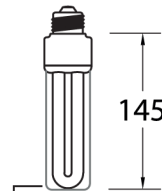

LEFT

SLIDE-OUT INSECT TRAY
C/W SAFETY INTERLOCK
TO BE SMOOTH FIT INTO
FLY KILLER BODY.

FRONT

1 X 13W E27

3 PIN PLUG C/W 3 AMP
REMOVABLE FUSE.
1000mm FLEX.

HANGING CHAIN (SUPPLIED LOOSE)
430MM LONG C/W 2 X CLIPS

REAR

WALL MOUNTING
KEY HOLES X 2