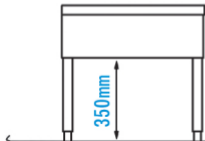

Bowl:
400x400
x200mm

**Lift-out
mop
strainer**

SIDE VIEW

FRONT VIEW