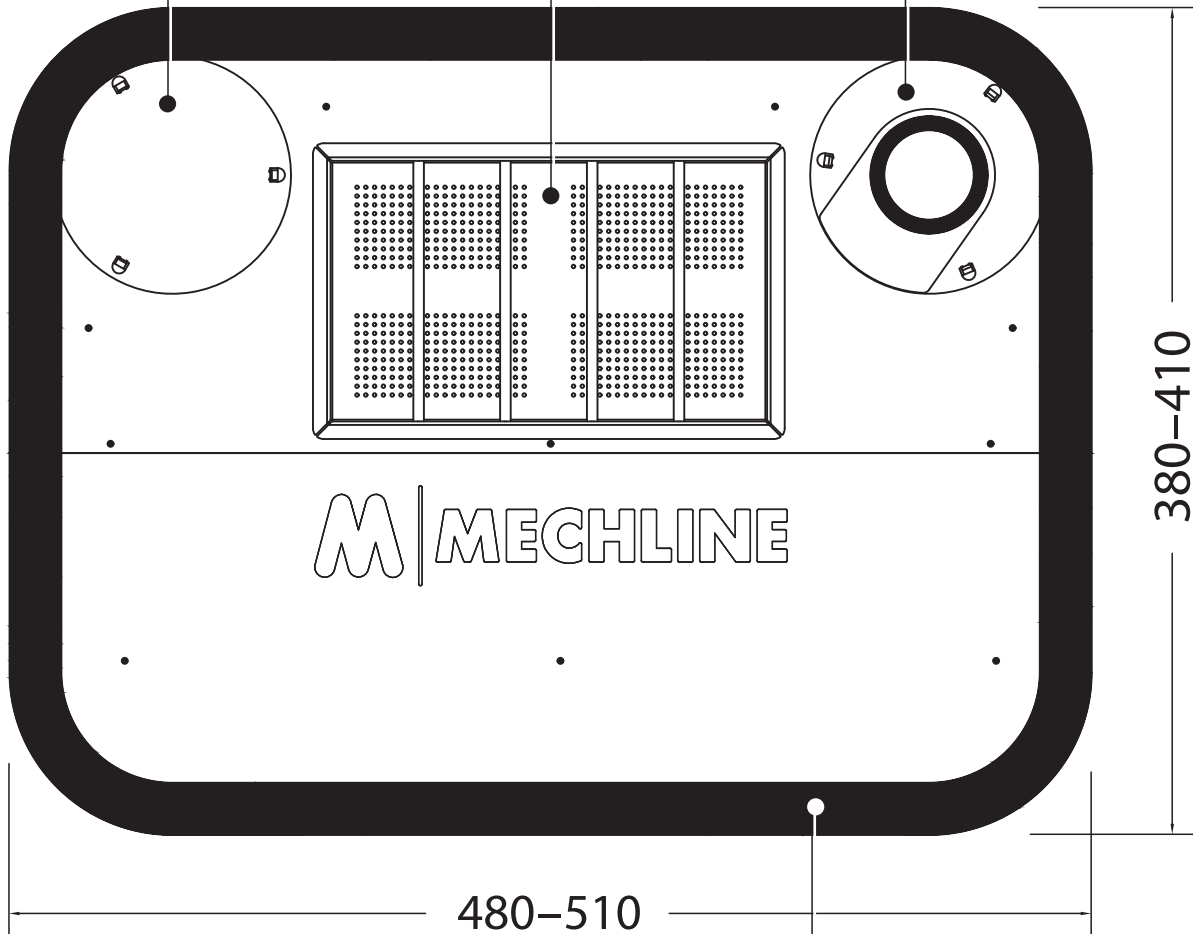

BLANK
COVER PLATE

REMOVABLE
BASKET

DRAIN WASTE
COVER PLATE

Base height 55mm up from
the bottom of the sink bowl

RUBBER SEAL