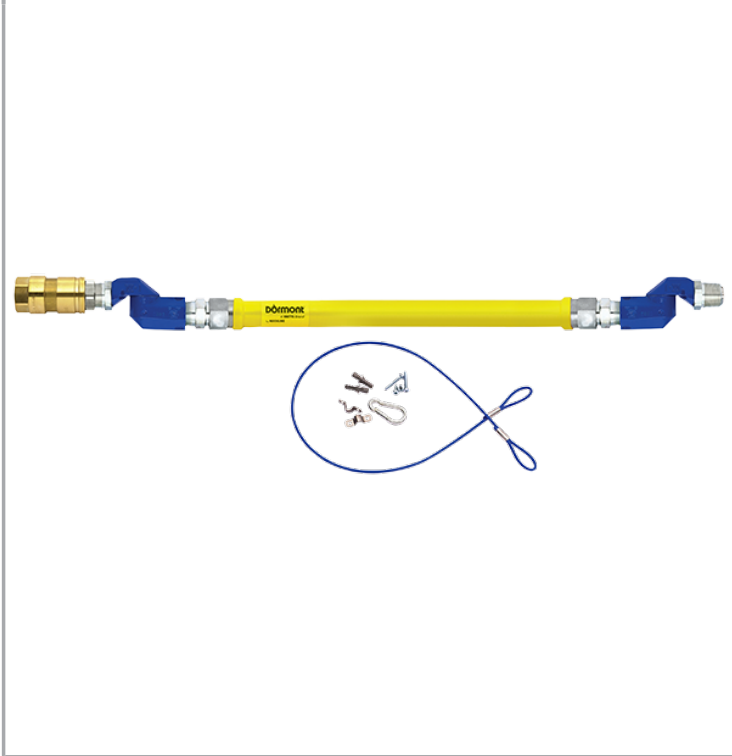

MODEL:

Dormont 2675NPVF602S

Dormont UNBRAIDED 3/4-inch 1500mm Gas Hose "NPVF" + Quick-Disconnect Coupling + 2 SwivelMax + Straight Restrainer Cable with mounting hardware

Accreditation: BS669-2:1997

Connection(s): 3/4-inch

Hose Length: 1500mm

Hose Type: Unbraided "NPVF"

FEATURES & BENEFITS

- SwivelMAX provides unique multi-plane rotational movement to increase aisle space in the kitchen; decreases stress on the hose and thereby increase the service life of the hose. Maximise performance, mobility, space & safety. Can be fitted to standard or braided gas hoses as part of the original assembly. Cannot be retro-fitted..
- Dormont gas hoses are of the highest quality and reliability with safety features built in.
- Fit & Forget saving time and money.
- Designed with safety and long-life in mind.
- Approved for both gas families: LPG & Natural Gas.
- Push-to-connect, Flat-Faced Quick Disconnect Coupling.
- Designed for catering applications.
- 304 Stainless Steel, Helically formed hose - flexible and strong.
- Flared-end Mechanical fittings - for strength & reliability.
- All Hoses Annealed - to increase flexibility & corrosion resistance.
- PVC dipped coating - wrinkle free, easy to clean & durable.
- Antimicrobial coating - to resist build up of bacteria for hygiene.
- Full assembly and product testing carried out by Mechline, U.K.

TECHNICAL INFO

- Length:1500mm
- Connection Size: 3/4-inch
- Hose BTU Flow Rating at 0.55 sp. Gr. Natural Gas, 0.58mbar Pressure Drop, 37.96 MJ/m³ - 136000
- Flow rating BTU @ 0.22sp LPG-Propane gas 0.58mbar pressure drop, 95MJ/m³ - 340000
- Flow rating BTU @0.17sp LPG-Butane gas 0.58mbar pressure drop, 121MJ/m³ - 340000