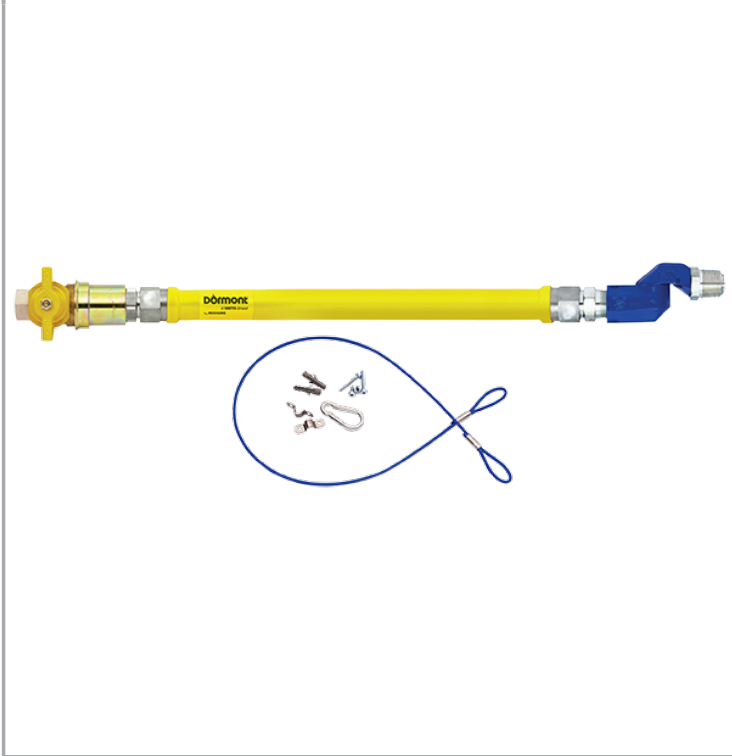

MODEL:

Dormont 2675NPVF601SCF

Dormont UNBRAIDED 3/4-inch 1500mm Gas Hose "NPVF" + SafetyQuik + 1 SwivelMax + Straight Restrainer Cable with mounting hardware

Accreditation: BS669-2:1997

Connection(s): 3/4-inch

Hose Length: 1500mm

Hose Type: Unbraided "NPVF"

FEATURES & BENEFITS

- Dormont gas hoses are of the highest quality and reliability with safety features built in.
- Fit & Forget saving time and money.
- Designed with safety and long-life in mind.
- Approved for both gas families: LPG & Natural Gas.
- Push-to-connect, Flat-Faced Quick Disconnect Coupling.
- Designed for catering applications.
- 304 Stainless Steel, Helically formed hose - flexible and strong.
- Flared-end Mechanical fittings - for strength & reliability.
- All Hoses Annealed - to increase flexibility & corrosion resistance.
- PVC dipped coating - wrinkle free, easy to clean & durable.
- Antimicrobial coating - to resist build up of bacteria for hygiene.
- Full assembly and product testing carried out by Mechline, U.K.

TECHNICAL INFO

- Length:1500mm
- Connection Size: 3/4-inch
- Hose BTU Flow Rating at 0.55 sp. Gr. Natural Gas, 0.58mbar Pressure Drop, 37.96 MJ/m³ - 136000
- Flow rating BTU @ 0.22sp LPG-Propane gas 0.58mbar pressure drop, 95MJ/m³ - 340000
- Flow rating BTU @0.17sp LPG-Butane gas 0.58mbar pressure drop, 121MJ/m³ - 340000