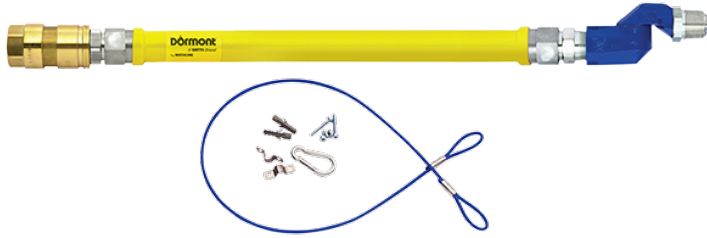

MODEL:

Dormont 2675NPVF601S**Dormont**
A WATTS Brand

Dormont UNBRAIDED 3/4-inch 1500mm Gas Hose "NPVF" + Quick-Disconnect Coupling + 1 SwivelMax + Straight Restrainer Cable with mounting hardware

Accreditation: BS669-2:1997

Connection(s): 3/4-inch

Hose Length: 1500mm

Hose Type: Unbraided "NPVF"

FEATURES & BENEFITS

- SwivelMAX provides unique multi-plane rotational movement to increase aisle space in the kitchen; decreases stress on the hose and thereby increase the service life of the hose. Maximise performance, mobility, space & safety. Can be fitted to standard or braided gas hoses as part of the original assembly. Cannot be retro-fitted.
- Dormont gas hoses are of the highest quality and reliability with safety features built in.
- Fit & Forget saving time and money.
- Designed with safety and long-life in mind.
- Approved for both gas families: LPG & Natural Gas.
- Push-to-connect, Flat-Faced Quick Disconnect Coupling.
- Designed for catering applications.
- 304 Stainless Steel, Helically formed hose - flexible and strong.
- Flared-end Mechanical fittings - for strength & reliability.
- All Hoses Annealed - to increase flexibility & corrosion resistance.
- PVC dipped coating - wrinkle free, easy to clean & durable.
- Antimicrobial coating - to resist build up of bacteria for hygiene.
- Full assembly and product testing carried out by Mechline, U.K.

TECHNICAL INFO

- Length: 1500mm
- Connection Size: 3/4-inch
- Hose BTU Flow Rating at 0.55 sp. Gr. Natural Gas, 0.58mbar Pressure Drop, 37.96 MJ/m³ - 136000
- Flow rating BTU @ 0.22sp LPG-Propane gas 0.58mbar pressure drop, 95MJ/m³ - 340000
- Flow rating BTU @ 0.17sp LPG-Butane gas 0.58mbar pressure drop, 121MJ/m³ - 340000