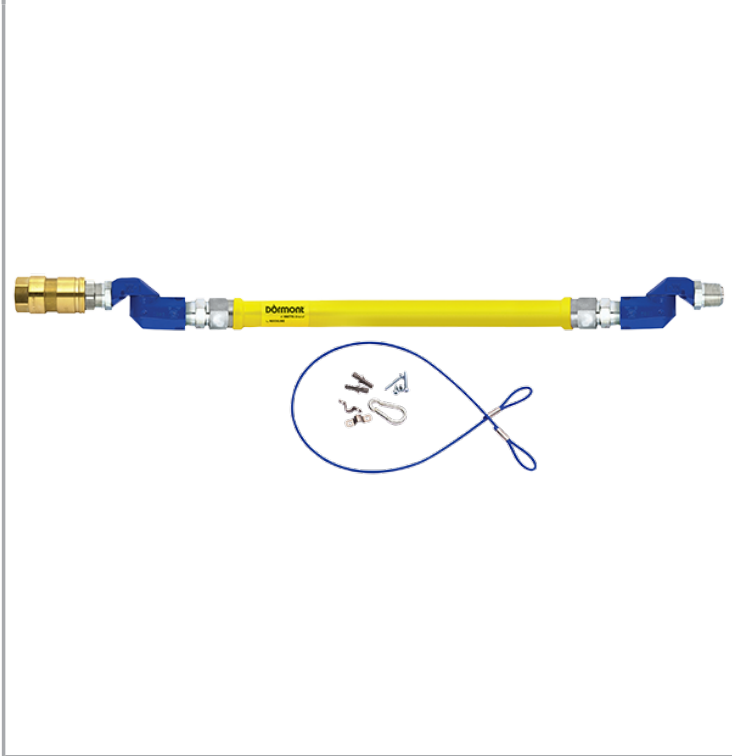

MODEL:

Dormont 2675NPVF482S

Dormont UNBRAIDED 3/4-inch 1200mm Gas Hose "NPVF" + Quick-Disconnect Coupling + 2 SwivelMax + Straight Restrainer Cable with mounting hardware

Connection(s): 3/4-inch
Hose Length: 1200mm
Hose Type: Unbraided "NPVF"

FEATURES & BENEFITS

- SwivelMAX provides unique multi-plane rotational movement to increase aisle space in the kitchen; decreases stress on the hose and thereby increase the service life of the hose. Maximise performance, mobility, space & safety. Can be fitted to standard or braided gas hoses as part of the original assembly. Cannot be retro-fitted.
- Dormont gas hoses are of the highest quality and reliability with safety features built in.
- Fit & Forget saving time and money.
- Designed with safety and long-life in mind.
- Approved for both gas families: LPG & Natural Gas.
- Push-to-connect, Flat-Faced Quick Disconnect Coupling.
- Designed for catering applications.
- 304 Stainless Steel, Helically formed hose - flexible and strong.
- Flared-end Mechanical fittings - for strength & reliability.
- All Hoses Annealed - to increase flexibility & corrosion resistance.
- PVC dipped coating - wrinkle free, easy to clean & durable.
- Antimicrobial coating - to resist build up of bacteria for hygiene.
- Full assembly and product testing carried out by Mechline, U.K.

TECHNICAL INFO

- Length: 1200mm
- Inside dia: 3/4-inch

MECHLINE DEVELOPMENTS LIMITED

Tel: +44 (0)1908 261511 | Email: info@mechline.com | Web: www.mechline.com