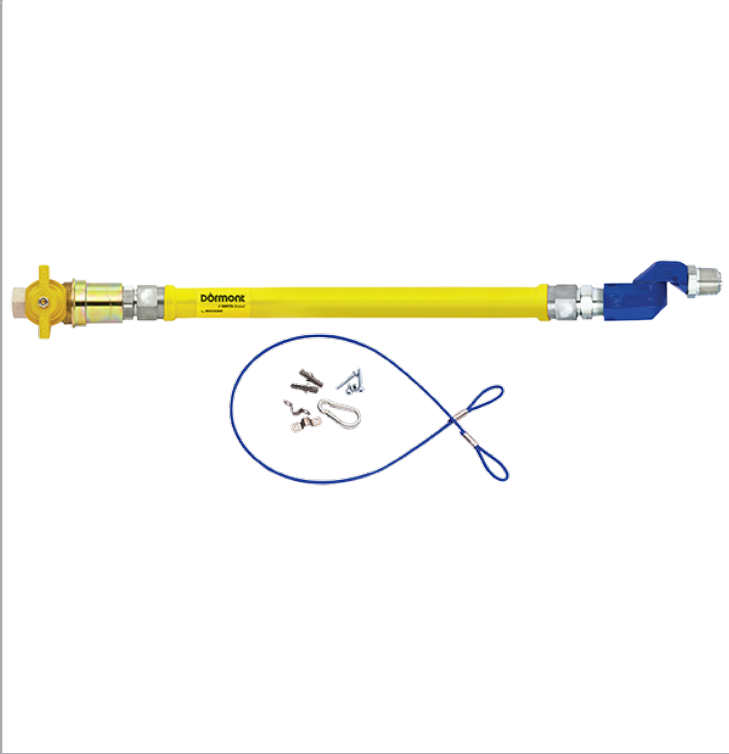

MODEL:

Dormont 2675NPVF481SCF

Dormont UNBRAIDED 3/4-inch 1200mm Gas Hose "NPVF" + SafetyQuik + 1 SwivelMax + Straight Restrainer Cable with mounting hardware

Accreditation: BS669-2:1997
Connection(s): 3/4-inch
Hose Length: 1200mm
Hose Type: Unbraided "NPVF"

FEATURES & BENEFITS

- Dormont gas hoses are of the highest quality and reliability with safety features built in.
- Fit & Forget saving time and money.
- Designed with safety and long-life in mind.
- Approved for both gas families: LPG & Natural Gas.
- Push-to-connect, Flat-Faced Quick Disconnect Coupling.
- Designed for catering applications.
- 304 Stainless Steel, Helically formed hose - flexible and strong.
- Flared-end Mechanical fittings - for strength & reliability.
- All Hoses Annealed - to increase flexibility & corrosion resistance.
- PVC dipped coating - wrinkle free, easy to clean & durable.
- Antimicrobial coating - to resist build up of bacteria for hygiene.
- Full assembly and product testing carried out by Mechline, U.K.

TECHNICAL INFO

- Length:1200mm
- Connection Size: 3/4-inch
- Hose BTU Flow Rating at 0.55 sp. Gr. Natural Gas, 0.58mbar Pressure Drop, 37.96 MJ/m³ - 142000
- Flow rating BTU @ 0.22sp LPG-Propane gas 0.58mbar pressure drop, 95MJ/m³ - 355000
- Flow rating BTU @0.17sp LPG-Butane gas 0.58mbar pressure drop, 121MJ/m³ - 355000