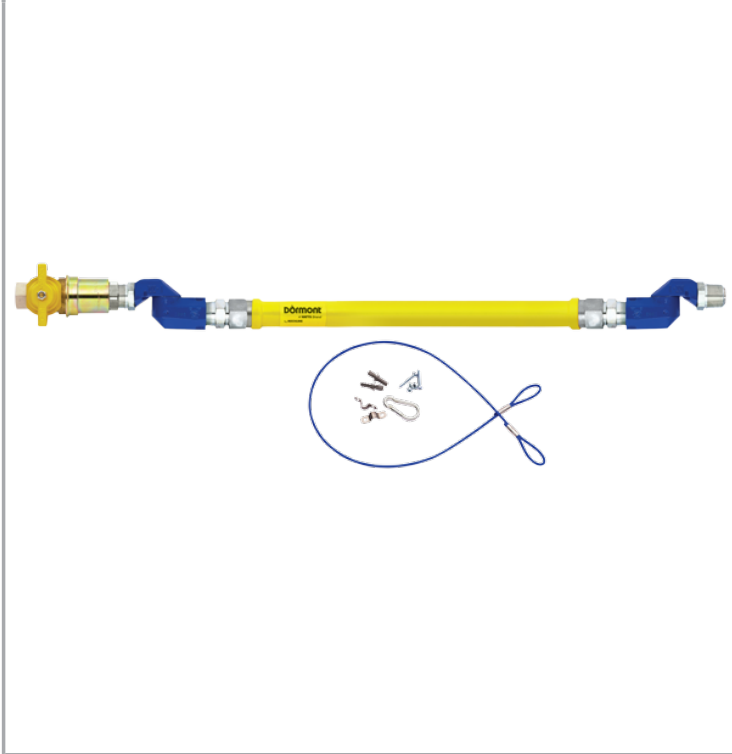

MODEL:

Dormont 2675NPVF362SCF

Dormont UNBRAIDED 3/4-inch 1000mm Gas Hose "NPVF" + SafetyQuik + 2 SwivelMax + Straight Restrainer Cable with mounting hardware

Accreditation: BS669-2:1997

Connection(s): 3/4-inch

Hose Length: 1000mm

Hose Type: Unbraided "NPVF"

FEATURES & BENEFITS

- Dormont gas hoses are of the highest quality and reliability with safety features built in.
- Fit & Forget saving time and money.
- Designed with safety and long-life in mind.
- Approved for both gas families: LPG & Natural Gas.
- Push-to-connect, Flat-Faced Quick Disconnect Coupling.
- Designed for catering applications.
- 304 Stainless Steel, Helically formed hose - flexible and strong.
- Flared-end Mechanical fittings - for strength & reliability.
- All Hoses Annealed - to increase flexibility & corrosion resistance.
- PVC dipped coating - wrinkle free, easy to clean & durable.
- Antimicrobial coating - to resist build up of bacteria for hygiene.
- Full assembly and product testing carried out by Mechline, U.K.

TECHNICAL INFO

- Length: 1000mm
- Connection Size: 3/4-inch
- Hose BTU Flow Rating at 0.55 sp. Gr. Natural Gas, 0.58mbar Pressure Drop, 37.96 MJ/m³ - 152000
- Flow rating BTU @ 0.22sp LPG-Propane gas 0.58mbar pressure drop, 95MJ/m³ - 380000
- Flow rating BTU @0.17sp LPG-Butane gas 0.58mbar pressure drop, 121MJ/m³ - 380000