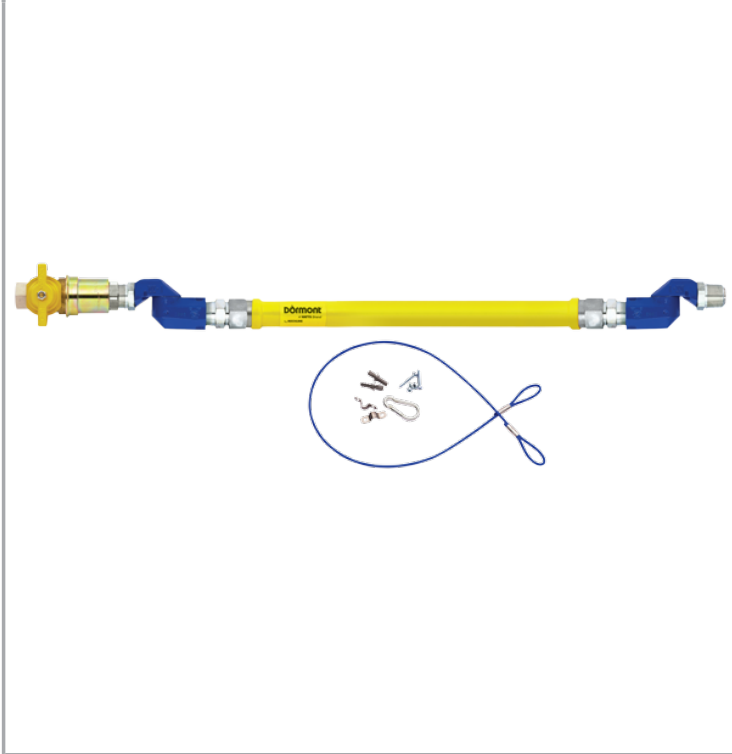

MODEL:

**Dormont 2675NPVF362SCF**

Dormont UNBRAIDED 3/4-inch 1000mm Gas Hose "NPVF" + SafetyQuik + 2 SwivelMax + Straight Restrainer Cable with mounting hardware

**Accreditation:** BS669-2:1997

**Connection(s):** 3/4-inch

**Hose Length:** 1000mm

**Hose Type:** Unbraided "NPVF"

**FEATURES & BENEFITS**

- Dormont gas hoses are of the highest quality and reliability with safety features built in.
- Fit & Forget saving time and money.
- Designed with safety and long-life in mind.
- Approved for both gas families: LPG & Natural Gas.
- Push-to-connect, Flat-Faced Quick Disconnect Coupling.
- Designed for catering applications.
- 304 Stainless Steel, Helically formed hose - flexible and strong.
- Flared-end Mechanical fittings - for strength & reliability.
- All Hoses Annealed - to increase flexibility & corrosion resistance.
- PVC dipped coating - wrinkle free, easy to clean & durable.
- Antimicrobial coating - to resist build up of bacteria for hygiene.
- Full assembly and product testing carried out by Mechline, U.K.

**TECHNICAL INFO**

- Length: 1000mm
- Connection Size: 3/4-inch
- Hose BTU Flow Rating at 0.55 sp. Gr. Natural Gas, 0.58mbar Pressure Drop, 37.96 MJ/m<sup>3</sup> - 152000
- Flow rating BTU @ 0.22sp LPG-Propane gas 0.58mbar pressure drop, 95MJ/m<sup>3</sup> - 380000
- Flow rating BTU @0.17sp LPG-Butane gas 0.58mbar pressure drop, 121MJ/m<sup>3</sup> - 380000