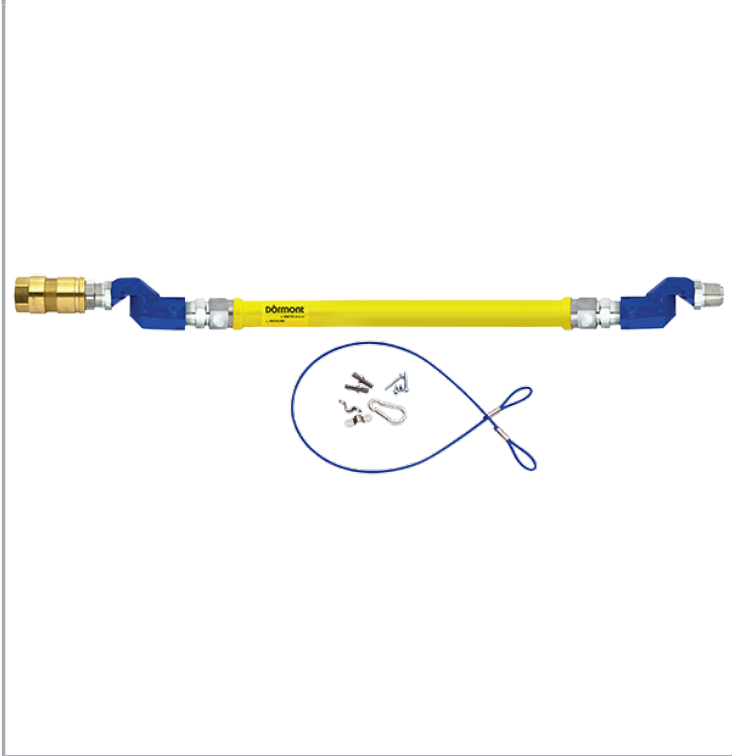

MODEL:

**Dormont 2675NPVF362S**

Dormont UNBRAIDED 3/4-inch 1000mm Gas Hose "NPVF" + Quick-Disconnect Coupling + 2 SwivelMax + Straight Restrainer Cable with mounting hardware

**Accreditation:** BS669-2:1997

**Connection(s):** 3/4-inch

**Hose Length:** 1000mm

**Hose Type:** Unbraided "NPVF"

**FEATURES & BENEFITS**

- SwivelMAX provides unique multi-plane rotational movement to increase aisle space in the kitchen; decreases stress on the hose and thereby increase the service life of the hose. Maximise performance, mobility, space & safety. Can be fitted to standard or braided gas hoses as part of the original assembly. Cannot be retro-fitted.
- Dormont gas hoses are of the highest quality and reliability with safety features built in.
- Fit & Forget saving time and money.
- Designed with safety and long-life in mind.
- Approved for both gas families: LPG & Natural Gas.
- Push-to-connect, Flat-Faced Quick Disconnect Coupling.
- Designed for catering applications.
- 304 Stainless Steel, Helically formed hose - flexible and strong.
- Flared-end Mechanical fittings - for strength & reliability.
- All Hoses Annealed - to increase flexibility & corrosion resistance.
- PVC dipped coating - wrinkle free, easy to clean & durable.
- Antimicrobial coating - to resist build up of bacteria for hygiene.
- Full assembly and product testing carried out by Mechline, U.K.

**TECHNICAL INFO**

- Length: 1000mm
- Connection Size: 3/4-inch
- Hose BTU Flow Rating at 0.55 sp. Gr. Natural Gas, 0.58mbar Pressure Drop, 37.96 MJ/m<sup>3</sup> - 152000
- Flow rating BTU @ 0.22sp LPG-Propane gas 0.58mbar pressure drop, 95MJ/m<sup>3</sup> - 380000
- Flow rating BTU @0.17sp LPG-Butane gas 0.58mbar pressure drop, 121MJ/m<sup>3</sup> - 380000