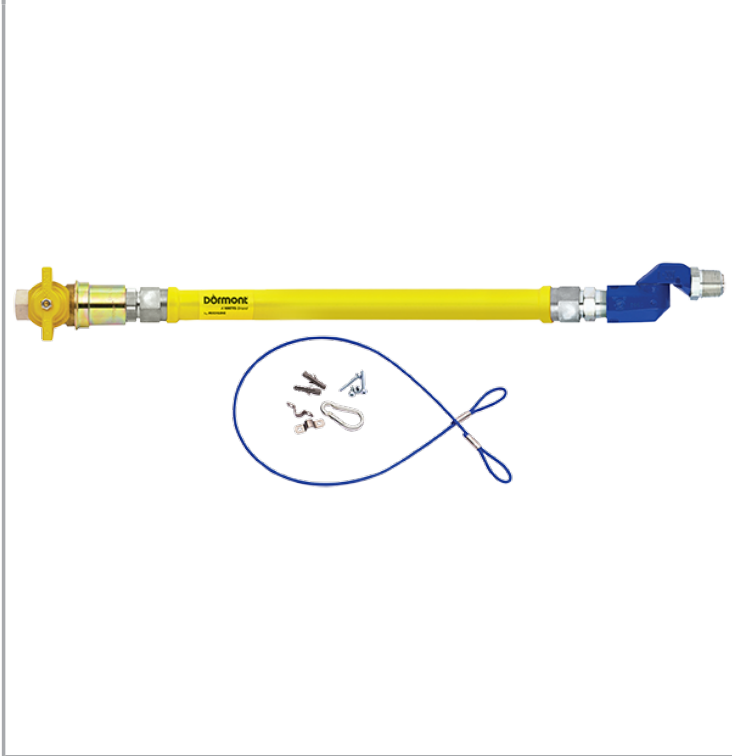

MODEL:

**Dormont 2675NPVF361SCF**

Dormont UNBRAIDED 3/4-inch 1000mm Gas Hose "NPVF" + SafetyQuik + 1 SwivelMax + Straight Restrainer Cable with mounting hardware

**Accreditation:** BS669-2:1997  
**Connection(s):** 3/4-inch  
**Hose Length:** 1000mm  
**Hose Type:** Unbraided "NPVF"

**FEATURES & BENEFITS**

- Dormont gas hoses are of the highest quality and reliability with safety features built in.
- Fit & Forget saving time and money.
- Designed with safety and long-life in mind.
- Approved for both gas families: LPG & Natural Gas.
- Push-to-connect, Flat-Faced Quick Disconnect Coupling.
- Designed for catering applications.
- 304 Stainless Steel, Helically formed hose - flexible and strong.
- Flared-end Mechanical fittings - for strength & reliability.
- All Hoses Annealed - to increase flexibility & corrosion resistance.
- PVC dipped coating - wrinkle free, easy to clean & durable.
- Antimicrobial coating - to resist build up of bacteria for hygiene.
- Full assembly and product testing carried out by Mechline, U.K.

**TECHNICAL INFO**

- Length: 1000mm
- Connection Size: 3/4-inch
- Hose BTU Flow Rating at 0.55 sp. Gr. Natural Gas, 0.58mbar Pressure Drop, 37.96 MJ/m<sup>3</sup> - 152000
- Flow rating BTU @ 0.22sp LPG-Propane gas 0.58mbar pressure drop, 95MJ/m<sup>3</sup> - 380000
- Flow rating BTU @0.17sp LPG-Butane gas 0.58mbar pressure drop, 121MJ/m<sup>3</sup> - 380000