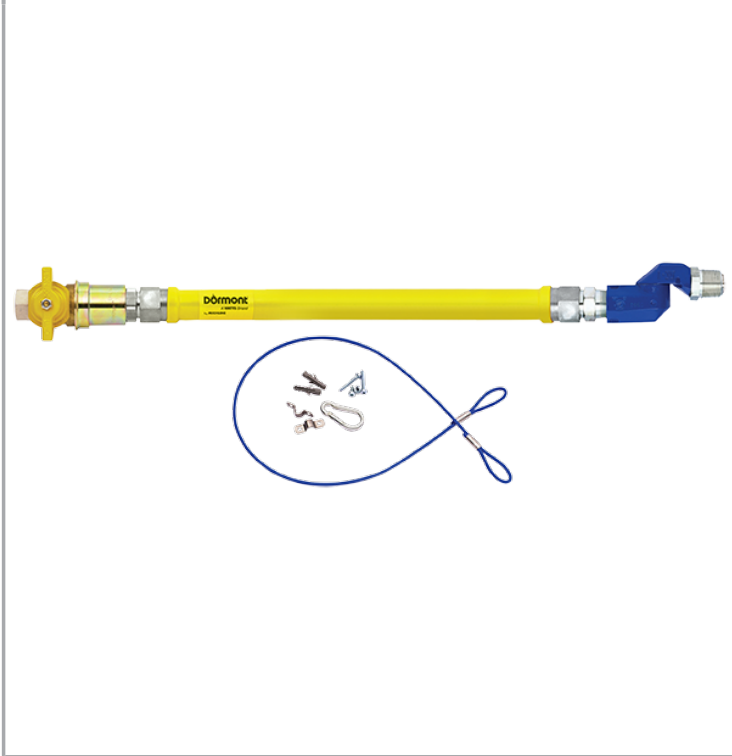

MODEL:

**Dormont 2675NPVF361SCF**

Dormont UNBRAIDED 3/4-inch 1000mm Gas Hose "NPVF" + SafetyQuik + 1 SwivelMax + Straight Restrainer Cable with mounting hardware

**Accreditation:** BS669-2:1997

**Connection(s):** 3/4-inch

**Hose Length:** 1000mm

**Hose Type:** Unbraided "NPVF"

**FEATURES & BENEFITS**

- Dormont gas hoses are of the highest quality and reliability with safety features built in.
- Fit & Forget saving time and money.
- Designed with safety and long-life in mind.
- Approved for both gas families: LPG & Natural Gas.
- Push-to-connect, Flat-Faced Quick Disconnect Coupling.
- Designed for catering applications.
- 304 Stainless Steel, Helically formed hose - flexible and strong.
- Flared-end Mechanical fittings - for strength & reliability.
- All Hoses Annealed - to increase flexibility & corrosion resistance.
- PVC dipped coating - wrinkle free, easy to clean & durable.
- Antimicrobial coating - to resist build up of bacteria for hygiene.
- Full assembly and product testing carried out by Mechline, U.K.

**TECHNICAL INFO**

- Length: 1000mm
- Connection Size: 3/4-inch
- Hose BTU Flow Rating at 0.55 sp. Gr. Natural Gas, 0.58mbar Pressure Drop, 37.96 MJ/m<sup>3</sup> - 152000
- Flow rating BTU @ 0.22sp LPG-Propane gas 0.58mbar pressure drop, 95MJ/m<sup>3</sup> - 380000
- Flow rating BTU @0.17sp LPG-Butane gas 0.58mbar pressure drop, 121MJ/m<sup>3</sup> - 380000