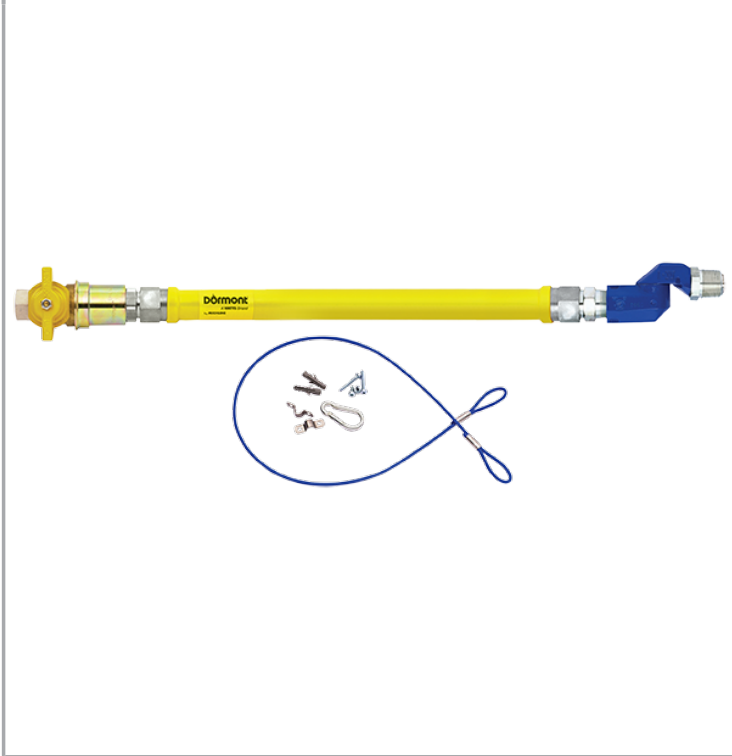

MODEL:

Dormont 2675NPVF361SCF

Dormont UNBRAIDED 3/4-inch 1000mm Gas Hose "NPVF" + SafetyQuik + 1 SwivelMax + Straight Restrainer Cable with mounting hardware

Accreditation: BS669-2:1997
Connection(s): 3/4-inch
Hose Length: 1000mm
Hose Type: Unbraided "NPVF"

FEATURES & BENEFITS

- Dormont gas hoses are of the highest quality and reliability with safety features built in.
- Fit & Forget saving time and money.
- Designed with safety and long-life in mind.
- Approved for both gas families: LPG & Natural Gas.
- Push-to-connect, Flat-Faced Quick Disconnect Coupling.
- Designed for catering applications.
- 304 Stainless Steel, Helically formed hose - flexible and strong.
- Flared-end Mechanical fittings - for strength & reliability.
- All Hoses Annealed - to increase flexibility & corrosion resistance.
- PVC dipped coating - wrinkle free, easy to clean & durable.
- Antimicrobial coating - to resist build up of bacteria for hygiene.
- Full assembly and product testing carried out by Mechline, U.K.

TECHNICAL INFO

- Length: 1000mm
- Connection Size: 3/4-inch
- Hose BTU Flow Rating at 0.55 sp. Gr. Natural Gas, 0.58mbar Pressure Drop, 37.96 MJ/m³ - 152000
- Flow rating BTU @ 0.22sp LPG-Propane gas 0.58mbar pressure drop, 95MJ/m³ - 380000
- Flow rating BTU @0.17sp LPG-Butane gas 0.58mbar pressure drop, 121MJ/m³ - 380000