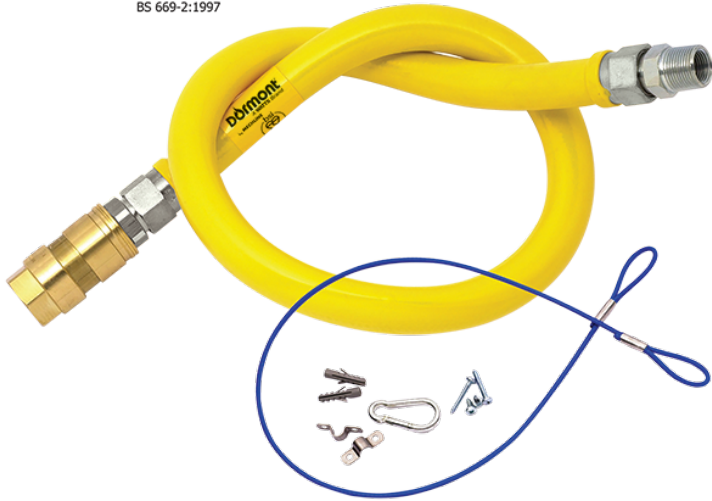

MODEL:

Dormont 2675NPVF36

Dormont UNBRAIDED 3/4-inch 1000mm Gas Hose "NPVF" + Quick-Disconnect Coupling + Straight Restrainer Cable with mounting hardware

Accreditation: BS669-2:1997

Accreditation: BSI Kitemark (KM 768720)

Connection(s): 3/4-inch

Hose Length: 1000mm

Hose Type: Unbraided "NPVF"

FEATURES & BENEFITS

- Dormont gas hoses are of the highest quality and reliability with safety features built in.
- Fit & Forget saving time and money.
- Designed with safety and long-life in mind.
- Approved for both gas families: LPG & Natural Gas.
- Push-to-connect, Flat-Faced Quick Disconnect Coupling.
- Designed for catering applications.
- 304 Stainless Steel, Helically formed hose - flexible and strong.
- Flared-end Mechanical fittings - for strength & reliability.
- All Hoses Annealed - to increase flexibility & corrosion resistance.
- PVC dipped coating - wrinkle free, easy to clean & durable.
- Antimicrobial coating - to resist build up of bacteria for hygiene.
- Full assembly and product testing carried out by Mechline, U.K.

TECHNICAL INFO

- Length:1000mm
- Inside dia: 3/4-inch

MECHLINE DEVELOPMENTS LIMITED

Tel: +44 (0)1908 261511 | Email: info@mechline.com | Web: www.mechline.com