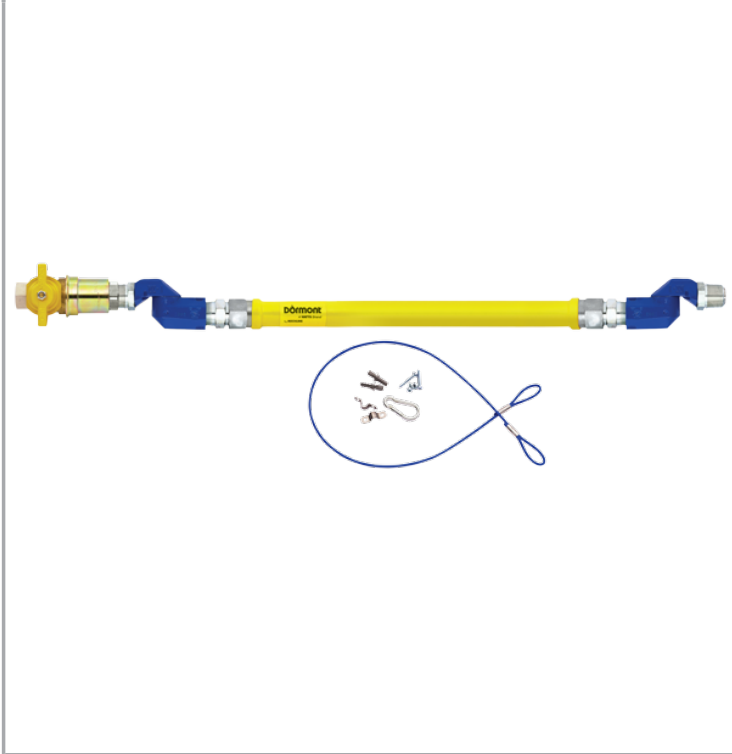

MODEL:

Dormont 2675BPQ602SCF

Dormont BRAIDED 3/4-inch 1500mm Gas Hose "BPQ" + SafetyQuik + 2 SwivelMax + Straight Restrainer Cable with mounting hardware

Connection(s): 3/4-inch
Hose Length: 1500mm
Hose Type: Braided "BPQ"

FEATURES & BENEFITS

- Dormont gas hoses are of the highest quality and reliability with safety features built in.
- Fit & Forget saving time and money.
- Designed with safety and long-life in mind.
- Approved for both gas families: LPG & Natural Gas.
- Push-to-connect, Flat-Faced Quick Disconnect Coupling.
- Designed for catering applications.
- 304 Stainless Steel, Helically formed hose - flexible and strong.
- Flared-end Mechanical fittings - for strength & reliability.
- All Hoses Annealed - to increase flexibility & corrosion resistance.
- PVC dipped coating - wrinkle free, easy to clean & durable.
- Antimicrobial coating - to resist build up of bacteria for hygiene.
- Full assembly and product testing carried out by Mechline, U.K.

TECHNICAL INFO

- Length: 1500mm
- Inside dia: 3/4-inch

MECHLINE DEVELOPMENTS LIMITED

Tel: +44 (0)1908 261511 | Email: info@mechline.com | Web: www.mechline.com