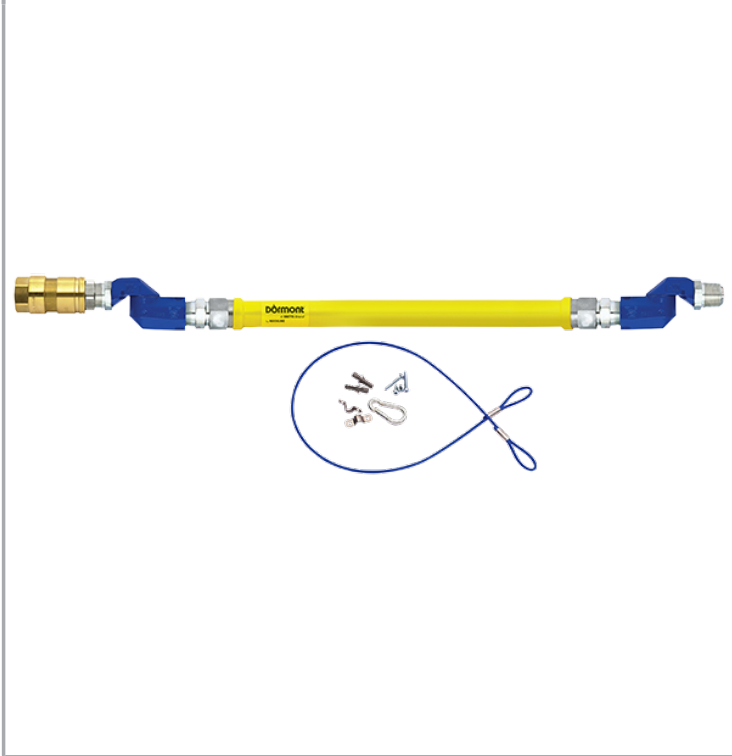

MODEL:

Dormont 2675BPQ602S

Dormont BRAIDED 3/4-inch 1500mm Gas Hose "BPQ" + Quick-Disconnect Coupling + 2 SwivelMax + Straight Restrainer Cable with mounting hardware

Accreditation: BS669-2:1997

Connection(s): 3/4-inch

Hose Length: 1500mm

Hose Type: Braided "BPQ"

FEATURES & BENEFITS

- SwivelMAX provides unique multi-plane rotational movement to increase aisle space in the kitchen; decreases stress on the hose and thereby increase the service life of the hose. Maximise performance, mobility, space & safety. Can be fitted to standard or braided gas hoses as part of the original assembly. Cannot be retro-fitted.
- Dormont gas hoses are of the highest quality and reliability with safety features built in.
- Fit & Forget saving time and money.
- Designed with safety and long-life in mind.
- Approved for both gas families: LPG & Natural Gas.
- Push-to-connect, Flat-Faced Quick Disconnect Coupling.
- Designed for catering applications.
- 304 Stainless Steel, Helically formed hose - flexible and strong.
- Flared-end Mechanical fittings - for strength & reliability.
- All Hoses Annealed - to increase flexibility & corrosion resistance.
- PVC dipped coating - wrinkle free, easy to clean & durable.
- Antimicrobial coating - to resist build up of bacteria for hygiene.
- Full assembly and product testing carried out by Mechline, U.K.

TECHNICAL INFO

- Length:1500mm
- Connection Size: 3/4-inch
- Hose BTU Flow Rating at 0.55 sp. Gr. Natural Gas, 0.58mbar Pressure Drop, 37.96 MJ/m³ - 136000
- Flow rating BTU @ 0.22sp LPG-Propane gas 0.58mbar pressure drop, 95MJ/m³ - 340000
- Flow rating BTU @0.17sp LPG-Butane gas 0.58mbar pressure drop, 121MJ/m³ - 340000