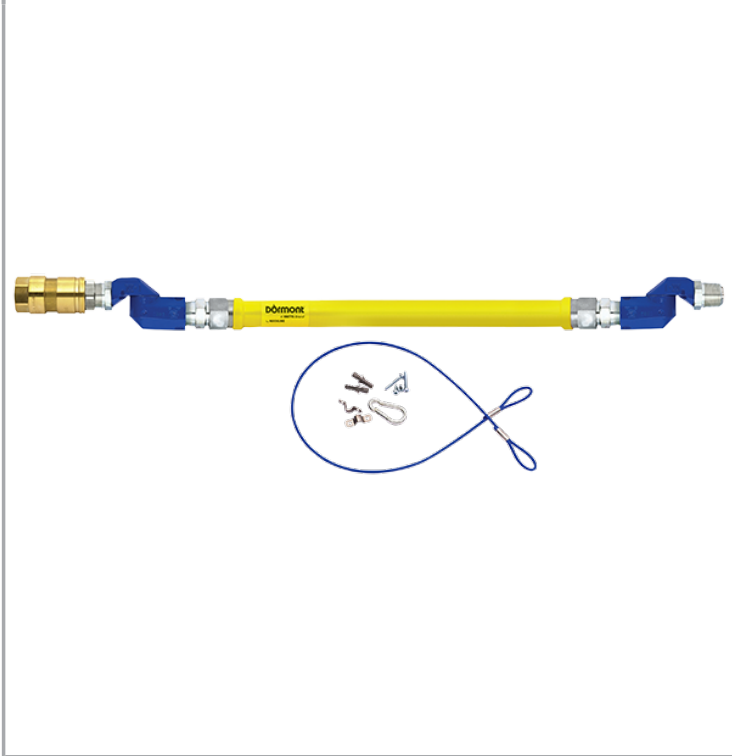

MODEL:

Dormont 2675BPQ482S

Dormont BRAIDED 3/4-inch 1200mm Gas Hose "BPQ" + Quick-Disconnect Coupling + 2 SwivelMax + Straight Restrainer Cable with mounting hardware

Accreditation: BS669-2:1997

Connection(s): 3/4-inch

Hose Length: 1200mm

Hose Type: Braided "BPQ"

FEATURES & BENEFITS

- SwivelMAX provides unique multi-plane rotational movement to increase aisle space in the kitchen; decreases stress on the hose and thereby increase the service life of the hose. Maximise performance, mobility, space & safety. Can be fitted to standard or braided gas hoses as part of the original assembly. Cannot be retro-fitted.
- Dormont gas hoses are of the highest quality and reliability with safety features built in.
- Fit & Forget saving time and money.
- Designed with safety and long-life in mind.
- Approved for both gas families: LPG & Natural Gas.
- Push-to-connect, Flat-Faced Quick Disconnect Coupling.
- Designed for catering applications.
- 304 Stainless Steel, Helically formed hose - flexible and strong.
- Flared-end Mechanical fittings - for strength & reliability.
- All Hoses Annealed - to increase flexibility & corrosion resistance.
- PVC dipped coating - wrinkle free, easy to clean & durable.
- Antimicrobial coating - to resist build up of bacteria for hygiene.
- Full assembly and product testing carried out by Mechline, U.K.

TECHNICAL INFO

- Length: 1200mm
- Connection Size: 3/4-inch
- Hose BTU Flow Rating at 0.55 sp. Gr. Natural Gas, 0.58mbar Pressure Drop, 37.96 MJ/m³ - 142000
- Flow rating BTU @ 0.22sp LPG-Propane gas 0.58mbar pressure drop, 95MJ/m³ - 355000
- Flow rating BTU @ 0.17sp LPG-Butane gas 0.58mbar pressure drop, 121MJ/m³ - 355000