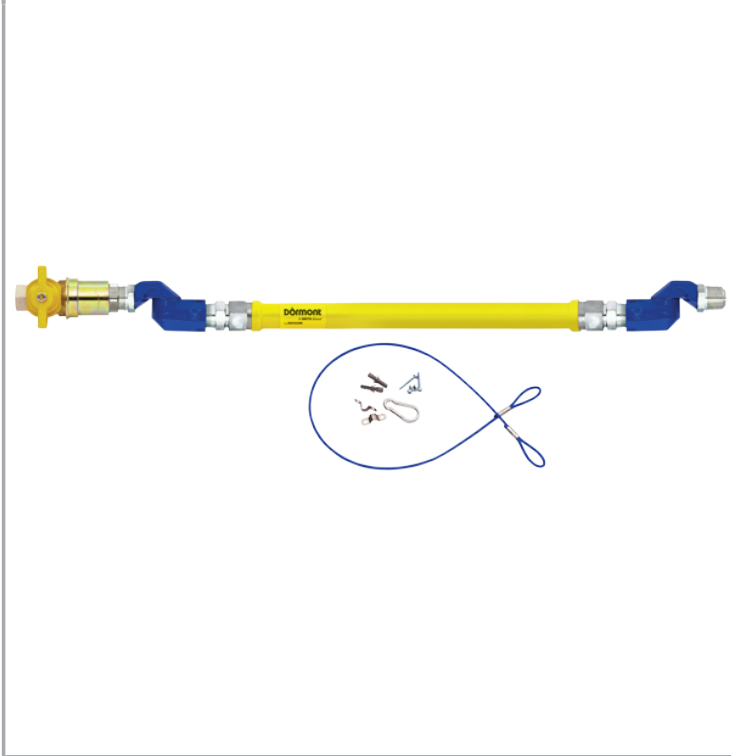

MODEL:

Dormont 2675BPQ362SCF

Dormont BRAIDED 3/4-inch 1000mm Gas Hose "BPQ" + SafetyQuik + 2 SwivelMax + Straight Restrainer Cable with mounting hardware

Connection(s): 3/4-inch
Hose Length: 1000mm
Hose Type: Braided "BQP"

FEATURES & BENEFITS

- Dormont gas hoses are of the highest quality and reliability with safety features built in.
- Fit & Forget saving time and money.
- Designed with safety and long-life in mind.
- Approved for both gas families: LPG & Natural Gas.
- Push-to-connect, Flat-Faced Quick Disconnect Coupling.
- Designed for catering applications.
- 304 Stainless Steel, Helically formed hose - flexible and strong.
- Flared-end Mechanical fittings - for strength & reliability.
- All Hoses Annealed - to increase flexibility & corrosion resistance.
- PVC dipped coating - wrinkle free, easy to clean & durable.
- Antimicrobial coating - to resist build up of bacteria for hygiene.
- Full assembly and product testing carried out by Mechline, U.K.

TECHNICAL INFO

- Length:1000mm
- Inside dia: 3/4-inch

MECHLINE DEVELOPMENTS LIMITED

Tel: +44 (0)1908 261511 | Email: info@mechline.com | Web: www.mechline.com