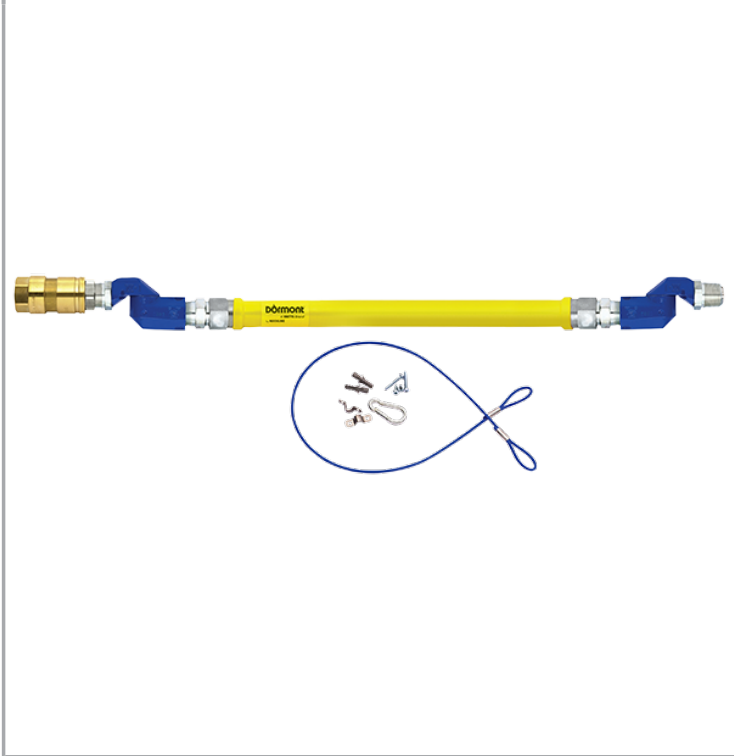

MODEL:

Dormont 2675BPQ362S

Dormont BRAIDED ¾-inch 1000mm Gas Hose “BPQ” + Quick-Disconnect Coupling + 2 SwivelMax + Straight Restrainer Cable with mounting hardware

Connection(s): ¾-inch
Hose Length: 1000mm
Hose Type: Braided "BQP"

FEATURES & BENEFITS

- SwivelMAX provides unique multi-plane rotational movement to increase aisle space in the kitchen; decreases stress on the hose and thereby increase the service life of the hose. Maximise performance, mobility, space & safety. Can be fitted to standard or braided gas hoses as part of the original assembly. Cannot be retro-fitted.
- Dormont gas hoses are of the highest quality and reliability with safety features built in.
- Fit & Forget saving time and money.
- Designed with safety and long-life in mind.
- Approved for both gas families: LPG & Natural Gas.
- Push-to-connect, Flat-Faced Quick Disconnect Coupling.
- Designed for catering applications.
- 304 Stainless Steel, Helically formed hose - flexible and strong.
- Flared-end Mechanical fittings - for strength & reliability.
- All Hoses Annealed - to increase flexibility & corrosion resistance.
- PVC dipped coating - wrinkle free, easy to clean & durable.
- Antimicrobial coating - to resist build up of bacteria for hygiene.
- Full assembly and product testing carried out by Mechline, U.K.

TECHNICAL INFO

- Length:1000mm
- Inside dia: ¾-inch

MECHLINE DEVELOPMENTS LIMITED

Tel: +44 (0)1908 261511 | Email: info@mechline.com | Web: www.mechline.com