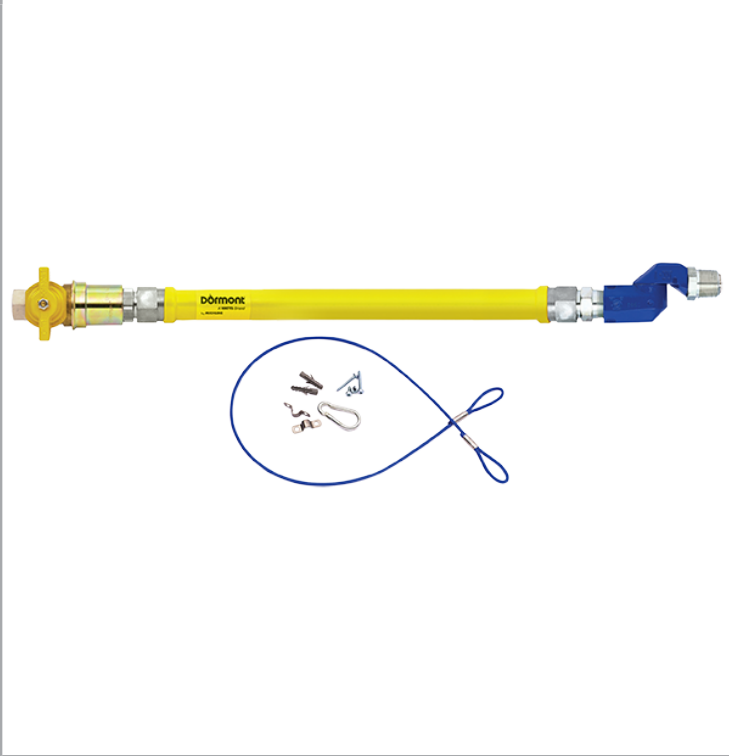

MODEL:

Dormont 2675BPQ361SCF

Dormont BRAIDED 3/4-inch 1000mm Gas Hose "BPQ" + SafetyQuik + 1 SwivelMax + Straight Restrainer Cable with mounting hardware

Connection(s): 3/4-inch
Hose Length: 1000mm
Hose Type: Braided "BQP"

FEATURES & BENEFITS

- Dormont gas hoses are of the highest quality and reliability with safety features built in.
- Fit & Forget saving time and money.
- Designed with safety and long-life in mind.
- Approved for both gas families: LPG & Natural Gas.
- Push-to-connect, Flat-Faced Quick Disconnect Coupling.
- Designed for catering applications.
- 304 Stainless Steel, Helically formed hose - flexible and strong.
- Flared-end Mechanical fittings - for strength & reliability.
- All Hoses Annealed - to increase flexibility & corrosion resistance.
- PVC dipped coating - wrinkle free, easy to clean & durable.
- Antimicrobial coating - to resist build up of bacteria for hygiene.
- Full assembly and product testing carried out by Mechline, U.K.

TECHNICAL INFO

- Length:1000mm
- Inside dia: 3/4-inch

MECHLINE DEVELOPMENTS LIMITED

Tel: +44 (0)1908 261511 | Email: info@mechline.com | Web: www.mechline.com