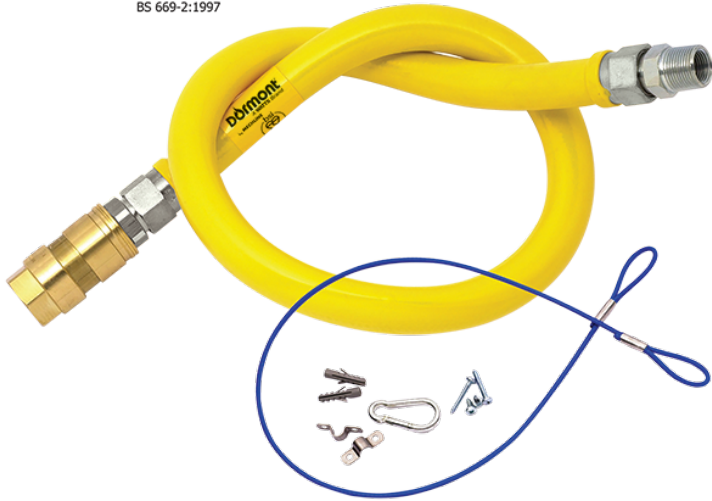

MODEL:

**Dormont 2650NPVF48**

Dormont UNBRAIDED ½-inch 1200mm Gas Hose “NPVF” + Quick-Disconnect Coupling + Straight Restrainer Cable with mounting hardware

**Accreditation:** BS669-2:1997

**Accreditation:** BSI Kitemark (KM 768720)

**Connection(s):** ½-inch

**Hose Length:** 1200mm

**Hose Type:** Unbraided "NPVF"

**FEATURES & BENEFITS**

- Dormont gas hoses are of the highest quality and reliability with safety features built in.
- Fit & Forget saving time and money.
- Designed with safety and long-life in mind.
- Approved for both gas families: LPG & Natural Gas.
- Push-to-connect, Flat-Faced Quick Disconnect Coupling.
- Designed for catering applications.
- 304 Stainless Steel, Helically formed hose - flexible and strong.
- Flared-end Mechanical fittings - for strength & reliability.
- All Hoses Annealed - to increase flexibility & corrosion resistance.
- PVC dipped coating - wrinkle free, easy to clean & durable.
- Antimicrobial coating - to resist build up of bacteria for hygiene.
- Full assembly and product testing carried out by Mechline, U.K.

**TECHNICAL INFO**

- Length:1200mm
- Inside dia: ½-inch

MECHLINE DEVELOPMENTS LIMITED

Tel: +44 (0)1908 261511 | Email: [info@mechline.com](mailto:info@mechline.com) | Web: [www.mechline.com](http://www.mechline.com)