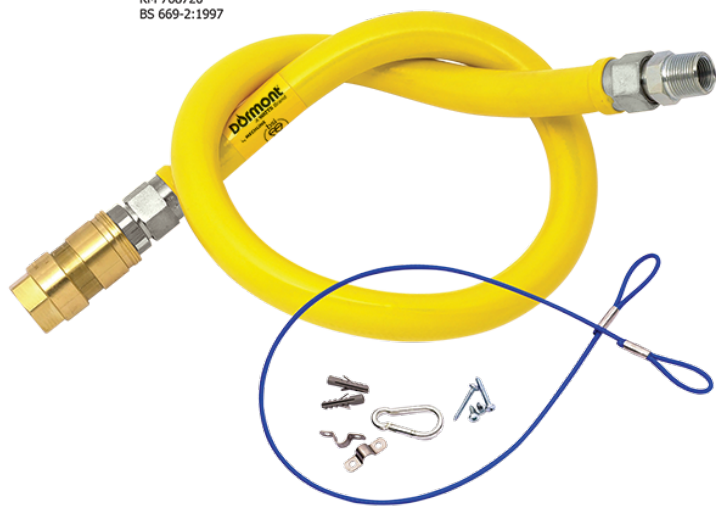

MODEL:

Dormont 2650BPQ60

KM 768720
BS 669-2:1997

Dormont BRAIDED ½-inch 1500mm Gas Hose “BPQ” + Quick-Disconnect Coupling + Straight Restrainer Cable with mounting hardware

Accreditation: BS669-2:1997

Accreditation: BSI Kitemark (KM 768720)

Connection(s): ½-inch

Hose Length: 1500mm

Hose Type: Braided "BPQ"

FEATURES & BENEFITS

- Dormont gas hoses are of the highest quality and reliability with safety features built in.
- Fit & Forget saving time and money.
- Designed with safety and long-life in mind.
- Approved for both gas families: LPG & Natural Gas.
- Push-to-connect, Flat-Faced Quick Disconnect Coupling.
- Designed for catering applications.
- 304 Stainless Steel, Helically formed hose - flexible and strong.
- Flared-end Mechanical fittings - for strength & reliability.
- All Hoses Annealed - to increase flexibility & corrosion resistance.
- PVC dipped coating - wrinkle free, easy to clean & durable.
- Antimicrobial coating - to resist build up of bacteria for hygiene.
- Full assembly and product testing carried out by Mechline, U.K.

TECHNICAL INFO

- Length:1500mm
- Inside dia: ½-inch

MECHLINE DEVELOPMENTS LIMITED

Tel: +44 (0)1908 261511 | Email: info@mechline.com | Web: www.mechline.com