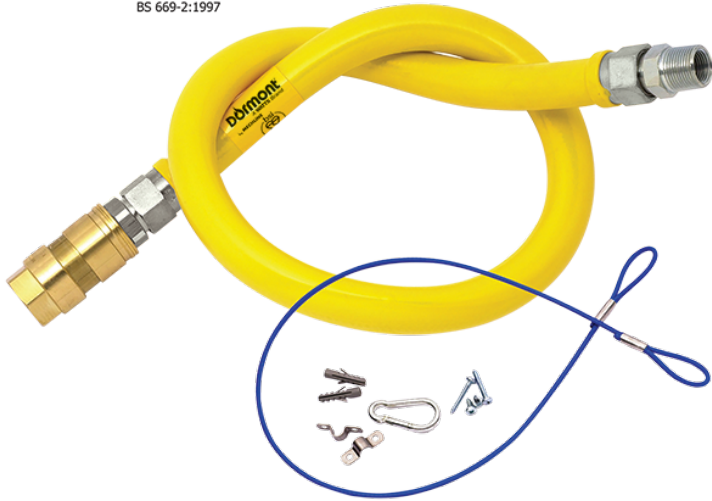

MODEL:

Dormont 2650BPQ48

Dormont BRAIDED ½-inch 1200mm Gas Hose “BPQ” + Quick-Disconnect Coupling + Straight Restrainer Cable with mounting hardware

Accreditation: BS669-2:1997

Accreditation: BSI Kitemark (KM 768720)

Connection(s): ½-inch

Hose Length: 1200mm

Hose Type: Braided "BPQ"

FEATURES & BENEFITS

- Dormont gas hoses are of the highest quality and reliability with safety features built in.
- Fit & Forget saving time and money.
- Designed with safety and long-life in mind.
- Approved for both gas families: LPG & Natural Gas.
- Push-to-connect, Flat-Faced Quick Disconnect Coupling.
- Designed for catering applications.
- 304 Stainless Steel, Helically formed hose - flexible and strong.
- Flared-end Mechanical fittings - for strength & reliability.
- All Hoses Annealed - to increase flexibility & corrosion resistance.
- PVC dipped coating - wrinkle free, easy to clean & durable.
- Antimicrobial coating - to resist build up of bacteria for hygiene.
- Full assembly and product testing carried out by Mechline, U.K.

TECHNICAL INFO

- Length:1200mm
- Inside dia: ½-inch

MECHLINE DEVELOPMENTS LIMITED

Tel: +44 (0)1908 261511 | Email: info@mechline.com | Web: www.mechline.com