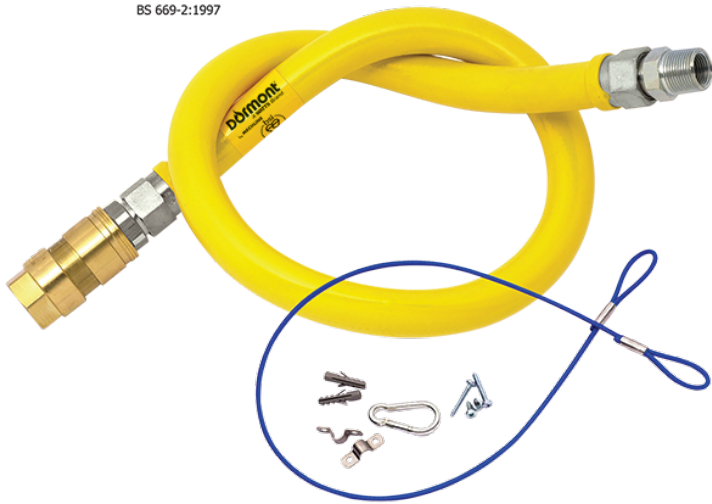

MODEL:

Dormont 26100NPVF60

Dormont UNBRAIDED 1-inch 1500mm Gas Hose "NPVF" + Quick-Disconnect Coupling + Straight Restrainer Cable with mounting hardware

Accreditation: BS669-2:1997

Accreditation: BSI Kitemark (KM 768720)

Connection(s): 1-inch

Hose Length: 1500mm

Hose Type: Unbraided "NPVF"

FEATURES & BENEFITS

- Dormont gas hoses are of the highest quality and reliability with safety features built in.
- Fit & Forget saving time and money.
- Designed with safety and long-life in mind.
- Approved for both gas families: LPG & Natural Gas.
- Push-to-connect, Flat-Faced Quick Disconnect Coupling.
- Designed for catering applications.
- 304 Stainless Steel, Helically formed hose - flexible and strong.
- Flared-end Mechanical fittings - for strength & reliability.
- All Hoses Annealed - to increase flexibility & corrosion resistance.
- PVC dipped coating - wrinkle free, easy to clean & durable.
- Antimicrobial coating - to resist build up of bacteria for hygiene.
- Full assembly and product testing carried out by Mechline, U.K.

TECHNICAL INFO

- Length:1500mm
- Inside dia: 1-inch

MECHLINE DEVELOPMENTS LIMITED

Tel: +44 (0)1908 261511 | Email: info@mechline.com | Web: www.mechline.com