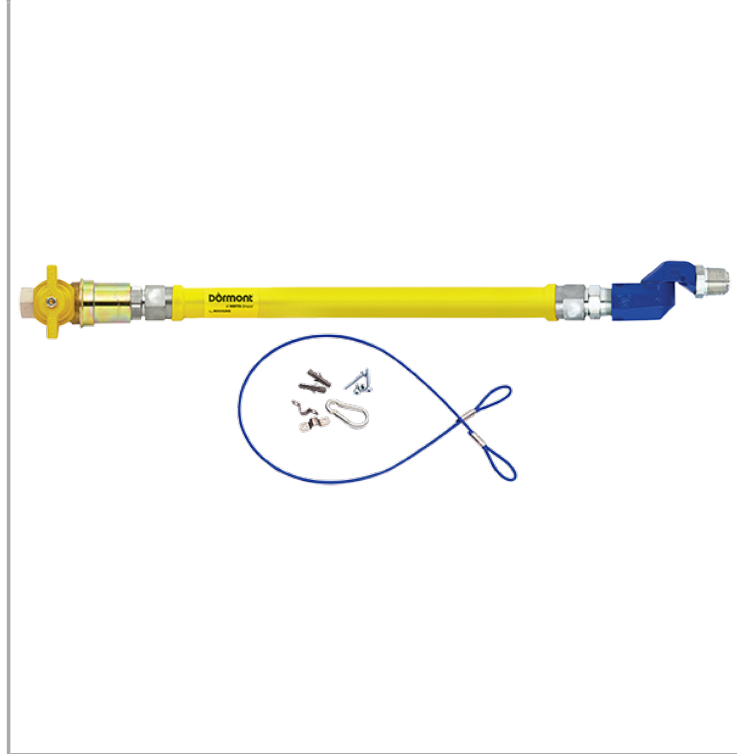

MODEL:

Dormont 26100NPVF481SCF

Dormont UNBRAIDED 1-inch 1200mm Gas Hose "NPVF" + SafetyQuik + 1 SwivelMax + Straight Restrainer Cable with mounting hardware

Connection(s): 1-inch
Hose Length: 1200mm
Hose Type: Unbraided "NPVF"

FEATURES & BENEFITS

- Dormont gas hoses are of the highest quality and reliability with safety features built in.
- Fit & Forget saving time and money.
- Designed with safety and long-life in mind.
- Approved for both gas families: LPG & Natural Gas.
- Push-to-connect, Flat-Faced Quick Disconnect Coupling.
- Designed for catering applications.
- 304 Stainless Steel, Helically formed hose - flexible and strong.
- Flared-end Mechanical fittings - for strength & reliability.
- All Hoses Annealed - to increase flexibility & corrosion resistance.
- PVC dipped coating - wrinkle free, easy to clean & durable.
- Antimicrobial coating - to resist build up of bacteria for hygiene.
- Full assembly and product testing carried out by Mechline, U.K.

TECHNICAL INFO

- Length:1200mm
- Inside dia: 1-inch

MECHLINE DEVELOPMENTS LIMITED

Tel: +44 (0)1908 261511 | Email: info@mechline.com | Web: www.mechline.com