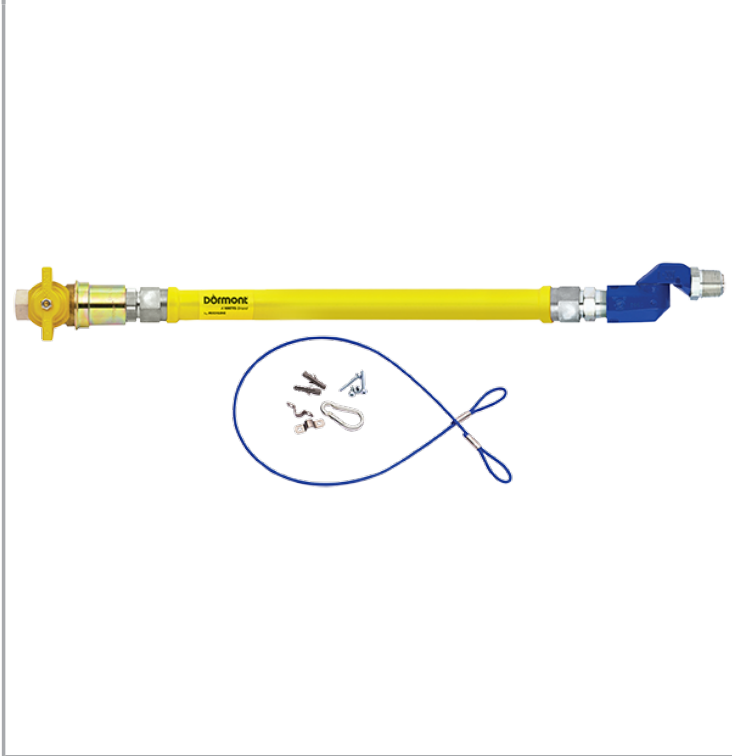

MODEL:

Dormont 26100NPVF481SCF

Dormont UNBRAIDED 1-inch 1200mm Gas Hose "NPVF" + SafetyQuik + 1 SwivelMax + Straight Restrainer Cable with mounting hardware

Connection(s): 1-inch
Hose Length: 1200mm
Hose Type: Unbraided "NPVF"

FEATURES & BENEFITS

- Dormont gas hoses are of the highest quality and reliability with safety features built in.
- Fit & Forget saving time and money.
- Designed with safety and long-life in mind.
- Approved for both gas families: LPG & Natural Gas.
- Push-to-connect, Flat-Faced Quick Disconnect Coupling.
- Designed for catering applications.
- 304 Stainless Steel, Helically formed hose - flexible and strong.
- Flared-end Mechanical fittings - for strength & reliability.
- All Hoses Annealed - to increase flexibility & corrosion resistance.
- PVC dipped coating - wrinkle free, easy to clean & durable.
- Antimicrobial coating - to resist build up of bacteria for hygiene.
- Full assembly and product testing carried out by Mechline, U.K.

TECHNICAL INFO

- Length:1200mm
- Inside dia: 1-inch

MECHLINE DEVELOPMENTS LIMITED

Tel: +44 (0)1908 261511 | Email: info@mechline.com | Web: www.mechline.com