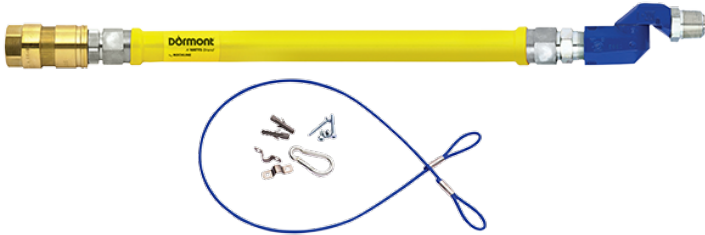

MODEL:

Dormont 26100NPVF481S

Dormont UNBRAIDED 1-inch 1200mm Gas Hose "NPVF" + Quick-Disconnect Coupling + 1 SwivelMax + Straight Restrainer Cable with mounting hardware

Connection(s): 1-inch
Hose Length: 1200mm
Hose Type: Unbraided "NPVF"

FEATURES & BENEFITS

- SwivelMAX provides unique multi-plane rotational movement to increase aisle space in the kitchen; decreases stress on the hose and thereby increase the service life of the hose. Maximise performance, mobility, space & safety. Can be fitted to standard or braided gas hoses as part of the original assembly. Cannot be retro-fitted.
- Dormont gas hoses are of the highest quality and reliability with safety features built in.
- Fit & Forget saving time and money.
- Designed with safety and long-life in mind.
- Approved for both gas families: LPG & Natural Gas.
- Push-to-connect, Flat-Faced Quick Disconnect Coupling.
- Designed for catering applications.
- 304 Stainless Steel, Helically formed hose - flexible and strong.
- Flared-end Mechanical fittings - for strength & reliability.
- All Hoses Annealed - to increase flexibility & corrosion resistance.
- PVC dipped coating - wrinkle free, easy to clean & durable.
- Antimicrobial coating - to resist build up of bacteria for hygiene.
- Full assembly and product testing carried out by Mechline, U.K.

TECHNICAL INFO

- Length:1200mm
- Inside dia: 1-inch

MECHLINE DEVELOPMENTS LIMITED

Tel: +44 (0)1908 261511 | Email: info@mechline.com | Web: www.mechline.com