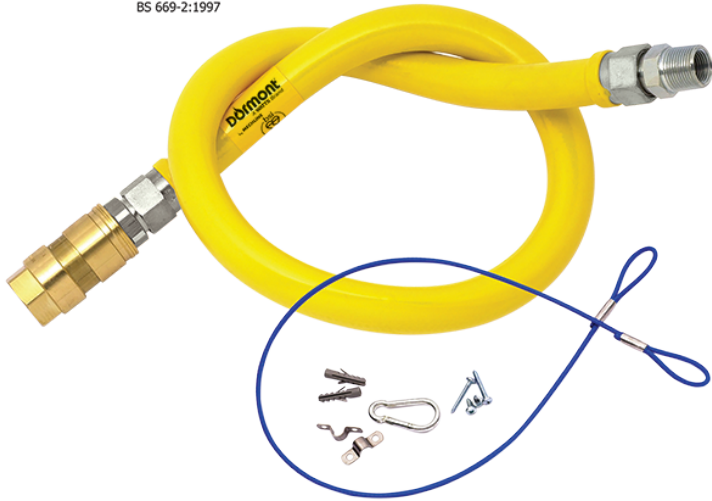

MODEL:

Dormont 26100NPVF48

Dormont UNBRAIDED 1-inch 1200mm Gas Hose "NPVF" + Quick-Disconnect Coupling + Straight Restrainer Cable with mounting hardware

Accreditation: BS669-2:1997

Accreditation: BSI Kitemark (KM 768720)

Connection(s): 1-inch

Hose Length: 1200mm

Hose Type: Unbraided "NPVF"

FEATURES & BENEFITS

- Dormont gas hoses are of the highest quality and reliability with safety features built in.
- Fit & Forget saving time and money.
- Designed with safety and long-life in mind.
- Approved for both gas families: LPG & Natural Gas.
- Push-to-connect, Flat-Faced Quick Disconnect Coupling.
- Designed for catering applications.
- 304 Stainless Steel, Helically formed hose - flexible and strong.
- Flared-end Mechanical fittings - for strength & reliability.
- All Hoses Annealed - to increase flexibility & corrosion resistance.
- PVC dipped coating - wrinkle free, easy to clean & durable.
- Antimicrobial coating - to resist build up of bacteria for hygiene.
- Full assembly and product testing carried out by Mechline, U.K.

TECHNICAL INFO

- Length:1200mm
- Inside dia: 1-inch

MECHLINE DEVELOPMENTS LIMITED

Tel: +44 (0)1908 261511 | Email: info@mechline.com | Web: www.mechline.com