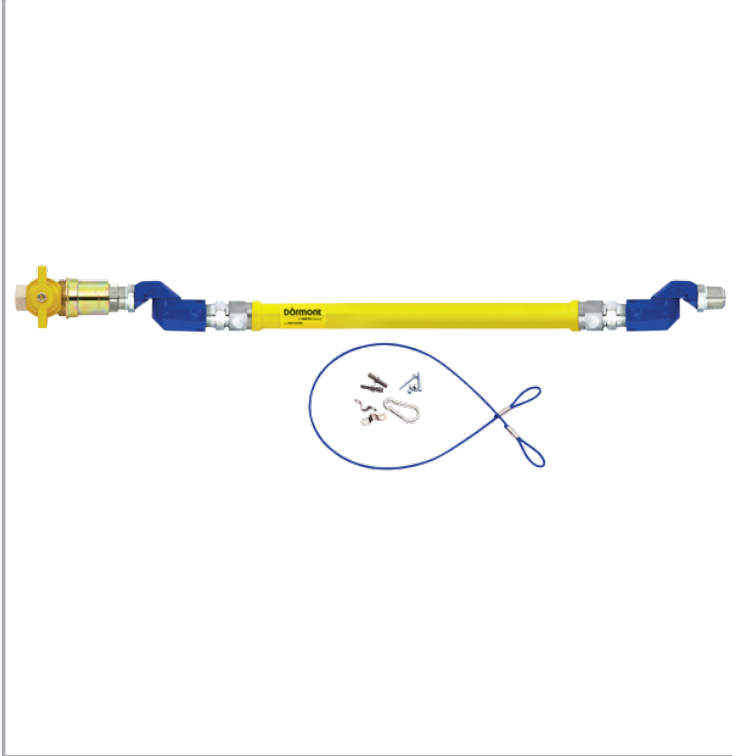

MODEL:

Dormont 26100NPVF362SCF

Dormont UNBRAIDED 1-inch 1000mm Gas Hose "NPVF" + SafetyQuik + 2 SwivelMax + Straight Restrainer Cable with mounting hardware

Accreditation: BS669-2:1997
Connection(s): 1-inch
Hose Length: 1000mm
Hose Type: Unbraided "NPVF"

FEATURES & BENEFITS

- Dormont gas hoses are of the highest quality and reliability with safety features built in.
- Fit & Forget saving time and money.
- Designed with safety and long-life in mind.
- Approved for both gas families: LPG & Natural Gas.
- Push-to-connect, Flat-Faced Quick Disconnect Coupling.
- Designed for catering applications.
- 304 Stainless Steel, Helically formed hose - flexible and strong.
- Flared-end Mechanical fittings - for strength & reliability.
- All Hoses Annealed - to increase flexibility & corrosion resistance.
- PVC dipped coating - wrinkle free, easy to clean & durable.
- Antimicrobial coating - to resist build up of bacteria for hygiene.
- Full assembly and product testing carried out by Mechline, U.K.

TECHNICAL INFO

- Length:1000mm
- Connection Size: 1-inch
- Hose BTU Flow Rating at 0.55 sp. Gr. Natural Gas, 0.58mbar Pressure Drop, 37.96 MJ/m³ - 246000
- Flow rating BTU @ 0.22sp LPG-Propane gas 0.58mbar pressure drop, 95MJ/m³ - 615000
- Flow rating BTU @0.17sp LPG-Butane gas 0.58mbar pressure drop, 121MJ/m³ - 615000