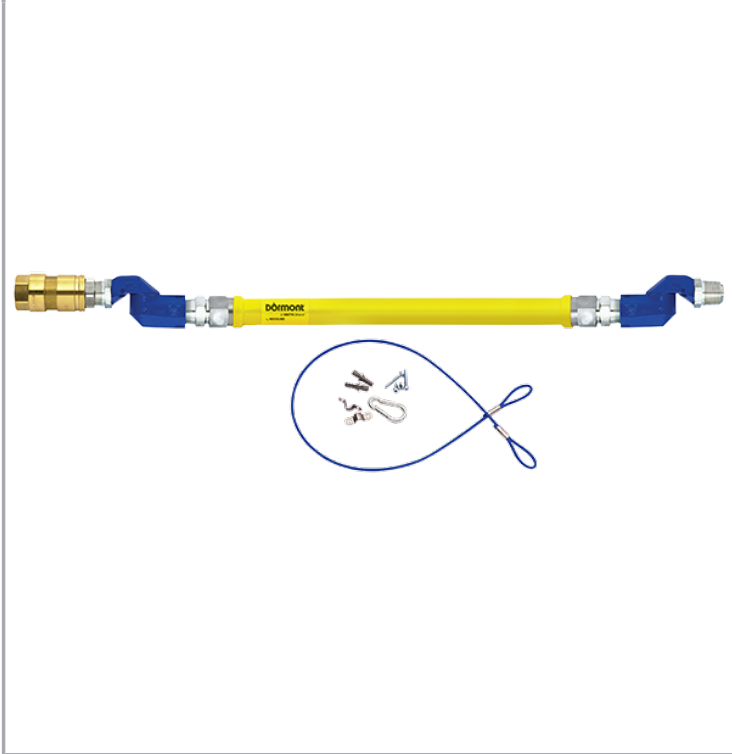

MODEL:

Dormont 26100NPVF362S

Dormont UNBRAIDED 1-inch 1000mm Gas Hose "NPVF" + Quick-Disconnect Coupling + 2 SwivelMax + Straight Restrainer Cable with mounting hardware

Connection(s): 1-inch
Hose Length: 1000mm
Hose Type: Unbraided "NPVF"

FEATURES & BENEFITS

- SwivelMAX provides unique multi-plane rotational movement to increase aisle space in the kitchen; decreases stress on the hose and thereby increase the service life of the hose. Maximise performance, mobility, space & safety. Can be fitted to standard or braided gas hoses as part of the original assembly. Cannot be retro-fitted.
- Dormont gas hoses are of the highest quality and reliability with safety features built in.
- Fit & Forget saving time and money.
- Designed with safety and long-life in mind.
- Approved for both gas families: LPG & Natural Gas.
- Push-to-connect, Flat-Faced Quick Disconnect Coupling.
- Designed for catering applications.
- 304 Stainless Steel, Helically formed hose - flexible and strong.
- Flared-end Mechanical fittings - for strength & reliability.
- All Hoses Annealed - to increase flexibility & corrosion resistance.
- PVC dipped coating - wrinkle free, easy to clean & durable.
- Antimicrobial coating - to resist build up of bacteria for hygiene.
- Full assembly and product testing carried out by Mechline, U.K.

TECHNICAL INFO

- Length:1000mm
- Inside dia: 1-inch

MECHLINE DEVELOPMENTS LIMITED

Tel: +44 (0)1908 261511 | Email: info@mechline.com | Web: www.mechline.com