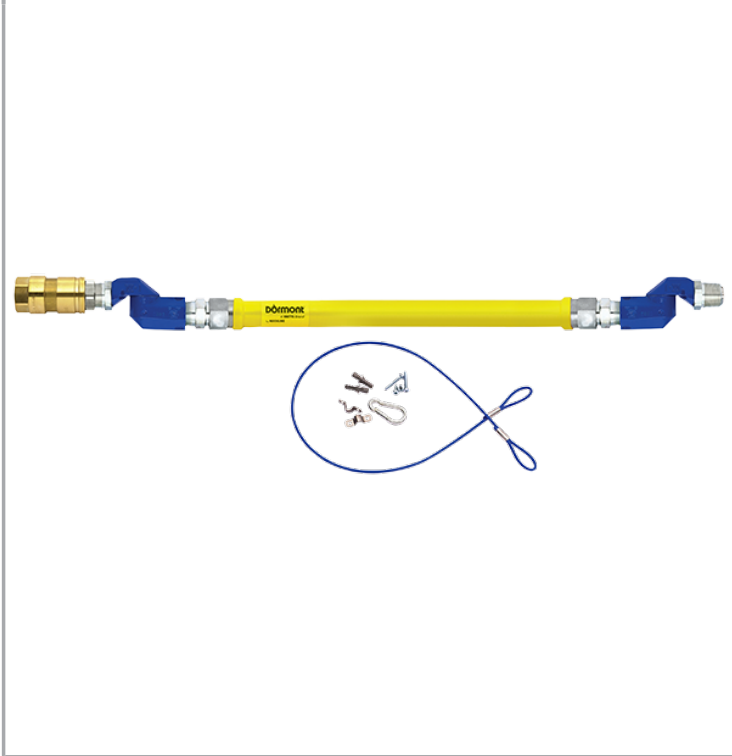

MODEL:

Dormont 26100NPVF362S

Dormont UNBRAIDED 1-inch 1000mm Gas Hose "NPVF" + Quick-Disconnect Coupling + 2 SwivelMax + Straight Restrainer Cable with mounting hardware

Accreditation: BS669-2:1997

Connection(s): 1-inch

Hose Length: 1000mm

Hose Type: Unbraided "NPVF"

FEATURES & BENEFITS

- SwivelMAX provides unique multi-plane rotational movement to increase aisle space in the kitchen; decreases stress on the hose and thereby increase the service life of the hose. Maximise performance, mobility, space & safety. Can be fitted to standard or braided gas hoses as part of the original assembly. Cannot be retro-fitted.
- Dormont gas hoses are of the highest quality and reliability with safety features built in.
- Fit & Forget saving time and money.
- Designed with safety and long-life in mind.
- Approved for both gas families: LPG & Natural Gas.
- Push-to-connect, Flat-Faced Quick Disconnect Coupling.
- Designed for catering applications.
- 304 Stainless Steel, Helically formed hose - flexible and strong.
- Flared-end Mechanical fittings - for strength & reliability.
- All Hoses Annealed - to increase flexibility & corrosion resistance.
- PVC dipped coating - wrinkle free, easy to clean & durable.
- Antimicrobial coating - to resist build up of bacteria for hygiene.
- Full assembly and product testing carried out by Mechline, U.K.

TECHNICAL INFO

- Length:1000mm
- Connection Size: 1-inch
- Hose BTU Flow Rating at 0.55 sp. Gr. Natural Gas, 0.58mbar Pressure Drop, 37.96 MJ/m³ - 246000
- Flow rating BTU @ 0.22sp LPG-Propane gas 0.58mbar pressure drop, 95MJ/m³ - 615000
- Flow rating BTU @0.17sp LPG-Butane gas 0.58mbar pressure drop, 121MJ/m³ - 615000