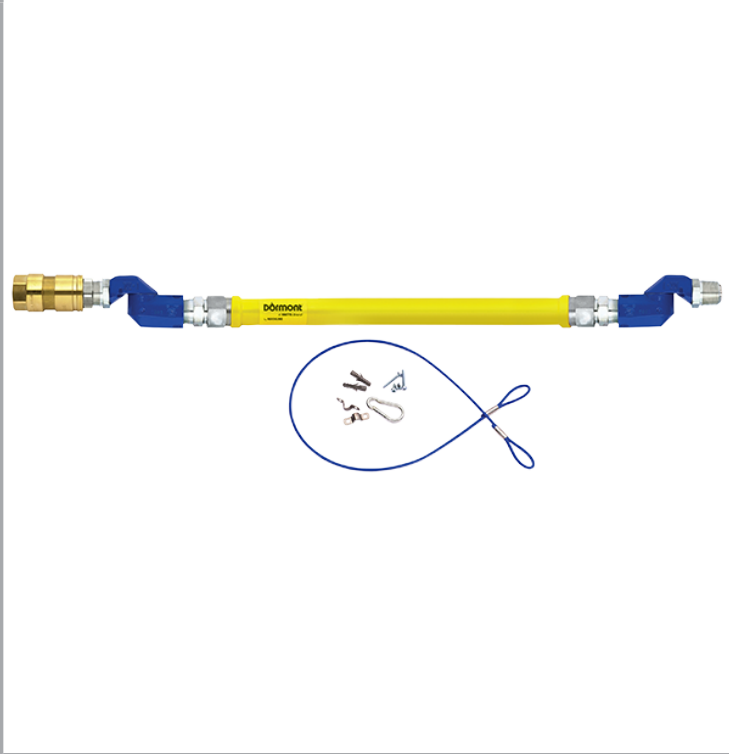

MODEL:

Dormont 26100NPVF362S

Dormont UNBRAIDED 1-inch 1000mm Gas Hose "NPVF" + Quick-Disconnect Coupling + 2 SwivelMax + Straight Restrainer Cable with mounting hardware

Connection(s): 1-inch
Hose Length: 1000mm
Hose Type: Unbraided "NPVF"

FEATURES & BENEFITS

- SwivelMAX provides unique multi-plane rotational movement to increase aisle space in the kitchen; decreases stress on the hose and thereby increase the service life of the hose. Maximise performance, mobility, space & safety. Can be fitted to standard or braided gas hoses as part of the original assembly. Cannot be retro-fitted.
- Dormont gas hoses are of the highest quality and reliability with safety features built in.
- Fit & Forget saving time and money.
- Designed with safety and long-life in mind.
- Approved for both gas families: LPG & Natural Gas.
- Push-to-connect, Flat-Faced Quick Disconnect Coupling.
- Designed for catering applications.
- 304 Stainless Steel, Helically formed hose - flexible and strong.
- Flared-end Mechanical fittings - for strength & reliability.
- All Hoses Annealed - to increase flexibility & corrosion resistance.
- PVC dipped coating - wrinkle free, easy to clean & durable.
- Antimicrobial coating - to resist build up of bacteria for hygiene.
- Full assembly and product testing carried out by Mechline, U.K.

TECHNICAL INFO

- Length:1000mm
- Inside dia: 1-inch

MECHLINE DEVELOPMENTS LIMITED

Tel: +44 (0)1908 261511 | Email: info@mechline.com | Web: www.mechline.com