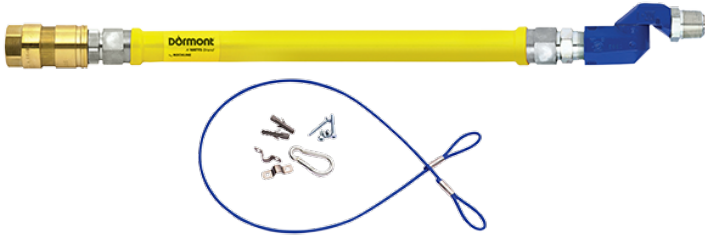

MODEL:

Dormont 26100NPVF361S

Dormont UNBRAIDED 1-inch 1000mm Gas Hose "NPVF" + Quick-Disconnect Coupling + 1 SwivelMax + Straight Restrainer Cable with mounting hardware

Connection(s): 1-inch
Hose Length: 1000mm
Hose Type: Unbraided "NPVF"

FEATURES & BENEFITS

- SwivelMAX provides unique multi-plane rotational movement to increase aisle space in the kitchen; decreases stress on the hose and thereby increase the service life of the hose. Maximise performance, mobility, space & safety. Can be fitted to standard or braided gas hoses as part of the original assembly. Cannot be retro-fitted.
- Dormont gas hoses are of the highest quality and reliability with safety features built in.
- Fit & Forget saving time and money.
- Designed with safety and long-life in mind.
- Approved for both gas families: LPG & Natural Gas.
- Push-to-connect, Flat-Faced Quick Disconnect Coupling.
- Designed for catering applications.
- 304 Stainless Steel, Helically formed hose - flexible and strong.
- Flared-end Mechanical fittings - for strength & reliability.
- All Hoses Annealed - to increase flexibility & corrosion resistance.
- PVC dipped coating - wrinkle free, easy to clean & durable.
- Antimicrobial coating - to resist build up of bacteria for hygiene.
- Full assembly and product testing carried out by Mechline, U.K.

TECHNICAL INFO

- Length:1000mm
- Inside dia: 1-inch

MECHLINE DEVELOPMENTS LIMITED

Tel: +44 (0)1908 261511 | Email: info@mechline.com | Web: www.mechline.com