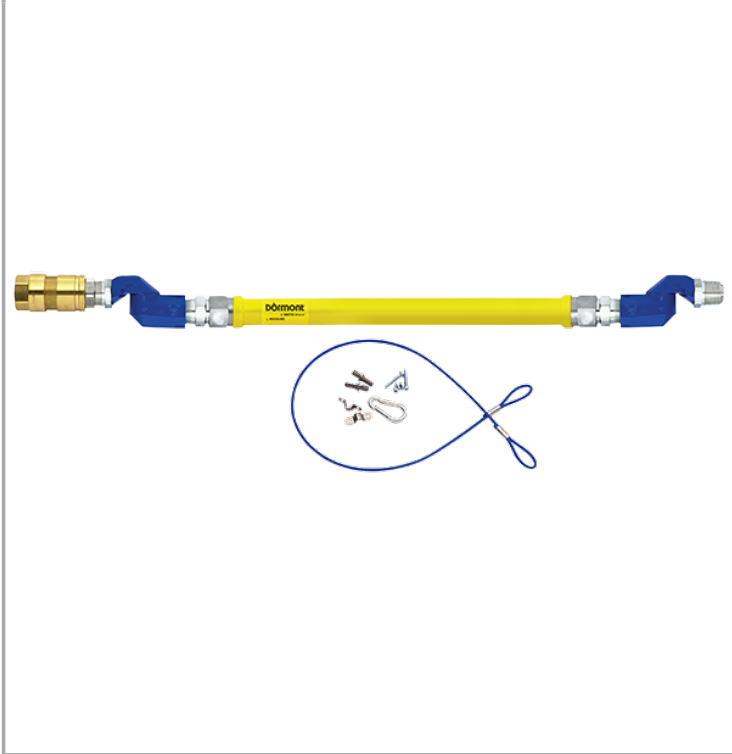

MODEL:

Dormont 26100BPQ482S

Dormont BRAIDED 1-inch 1200mm Gas Hose “BPQ” + Quick-Disconnect Coupling + 2 SwivelMax + Straight Restrainer Cable with mounting hardware

Connection(s): 1-inch
Hose Length: 1200mm
Hose Type: Braided "BPQ"

FEATURES & BENEFITS

- SwivelMAX provides unique multi-plane rotational movement to increase aisle space in the kitchen; decreases stress on the hose and thereby increase the service life of the hose. Maximise performance, mobility, space & safety. Can be fitted to standard or braided gas hoses as part of the original assembly. Cannot be retro-fitted.
- Dormont gas hoses are of the highest quality and reliability with safety features built in.
- Fit & Forget saving time and money.
- Designed with safety and long-life in mind.
- Approved for both gas families: LPG & Natural Gas.
- Push-to-connect, Flat-Faced Quick Disconnect Coupling.
- Designed for catering applications.
- 304 Stainless Steel, Helically formed hose - flexible and strong.
- Flared-end Mechanical fittings - for strength & reliability.
- All Hoses Annealed - to increase flexibility & corrosion resistance.
- PVC dipped coating - wrinkle free, easy to clean & durable.
- Antimicrobial coating - to resist build up of bacteria for hygiene.
- Full assembly and product testing carried out by Mechline, U.K.

TECHNICAL INFO

- Length:1200mm
- Inside dia: 1-inch

MECHLINE DEVELOPMENTS LIMITED

Tel: +44 (0)1908 261511 | Email: info@mechline.com | Web: www.mechline.com