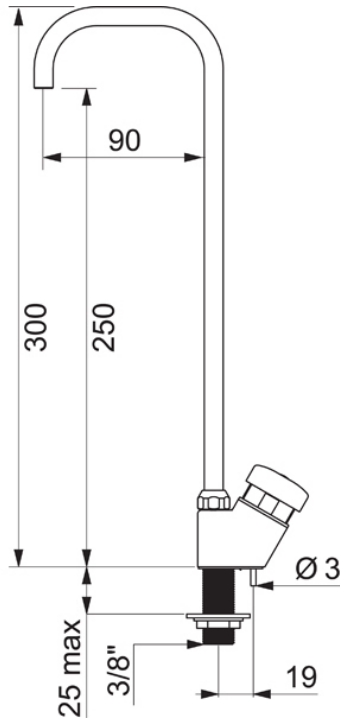

MODEL:

Delabie DLB-622QU2

DELABIE

Fountain Pillar Tap

Spout: Swan neck

Tap Type: Fountain pillar

FEATURES & BENEFITS

- Swan neck tap for water fountains.
- Instant shut-off.
- Adjustable flow rate.
- Chrome-plated brass body and stainless steel spout.
- Connection M $\frac{1}{2}$ -inch.

TECHNICAL INFO

- Connection(s): M $\frac{1}{2}$ -inch.
- Drop height: 250mm.
- Spout length: 90mm.

Dimensions are in millimeters. If a Cad file is required please visit www.mechline.com.

MECHLINE DEVELOPMENTS LIMITED