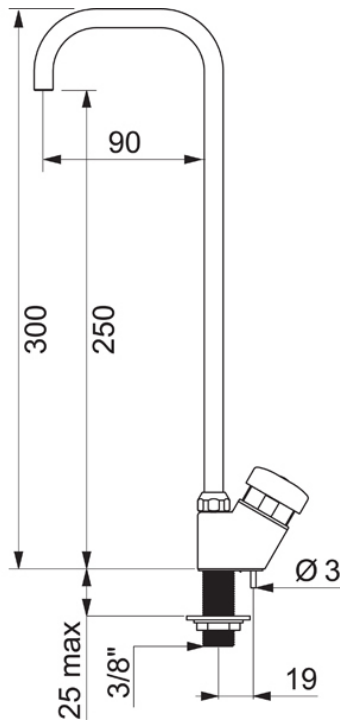

MODEL:

Delabie DLB-622QU2

DELABIE

Fountain Pillar Tap

Spout: Swan neck

Tap Type: Fountain pillar

FEATURES & BENEFITS

- Swan neck tap for water fountains.
- Instant shut-off.
- Adjustable flow rate.
- Chrome-plated brass body and stainless steel spout.
- Connection M $\frac{1}{2}$ -inch.

TECHNICAL INFO

- Connection(s): M $\frac{1}{2}$ -inch.
- Drop height: 250mm.
- Spout length: 90mm.

Dimensions are in millimeters. If a Cad file is required please visit www.mechline.com.

MECHLINE DEVELOPMENTS LIMITED