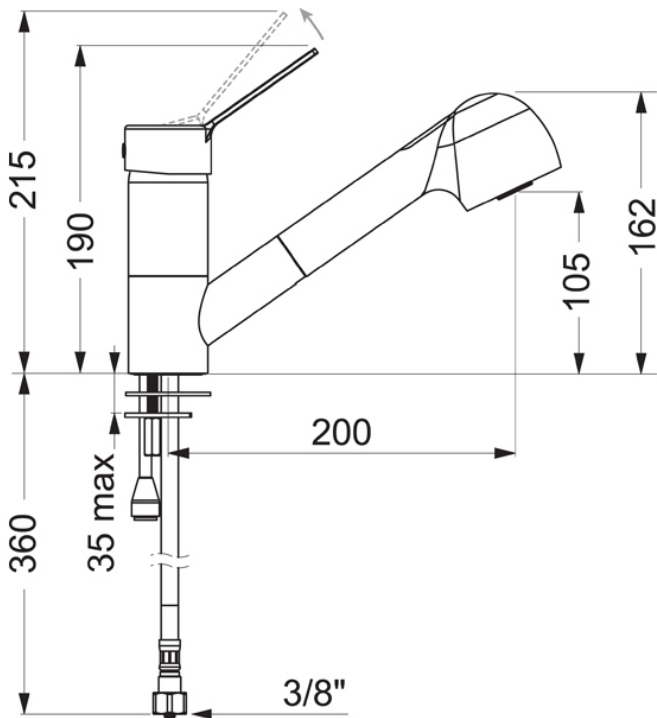

# DELABIE

Delabie 1 1/2-inch Single Lever Mixer tap with swivelling spout and retractable spray head

- Connection(s):** 1/2-inch
- Controls:** Lever
- Mount:** Deck mounted
- Pedestal:** Single Hole
- Spout:** Swivel
- Tap Type:** Monobloc Mixer
- Water Feed:** Twin

### FEATURES & BENEFITS

- Spray head can pull out and extend to approximately 1-metre.
- Ergo control lever.
- Retracting hand spray with 2 jet options: flow straightener/rain effect.
- Body with smooth interior.
- Flow rate 12 lpm at 3 bar.
- Mixed water brass outlet L. 105mm.
- Counterweight specific to flexible hose.
- Chrome-plated brass body and Hygiene control lever.
- No manual contact thanks to hygiene control lever.
- PEX flexibles 1/2-inch supplied and reinforced fixing via 2 stainless steel rods.

### TECHNICAL INFO

- Connection(s): 1/2-inch.
- Drop height: 105mm.
- Spout length: 200mm.
- Flow rate: 12 lpm.

Dimensions are in millimeters. If a Cad file is required please visit [www.mechline.com](http://www.mechline.com).