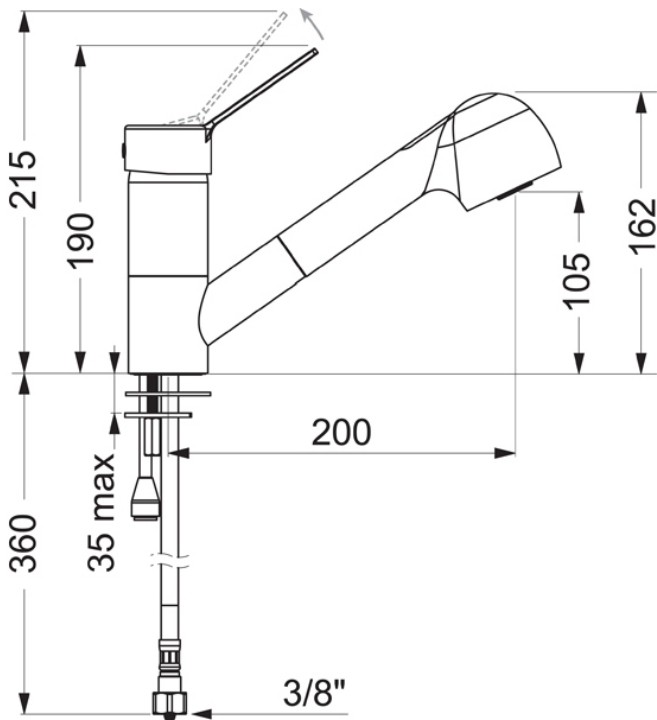

MODEL:

Delabie DLB-4422

DELABIE

Delabie 1 1/2-inch Single Lever Mixer tap with swivelling spout and retractable spray head

- Connection(s):** 1/2-inch
- Controls:** Lever
- Mount:** Deck mounted
- Pedestal:** Single Hole
- Spout:** Swivel
- Tap Type:** Monobloc Mixer
- Water Feed:** Twin

FEATURES & BENEFITS

- Spray head can pull out and extend to approximately 1-metre.
- Ergo control lever.
- Retracting hand spray with 2 jet options: flow straightener/rain effect.
- Body with smooth interior.
- Flow rate 12 lpm at 3 bar.
- Mixed water brass outlet L. 105mm.
- Counterweight specific to flexible hose.
- Chrome-plated brass body and Hygiene control lever.
- No manual contact thanks to hygiene control lever.
- PEX flexibles 1/2-inch supplied and reinforced fixing via 2 stainless steel rods.

TECHNICAL INFO

- Connection(s): 1/2-inch.
- Drop height: 105mm.
- Spout length: 200mm.
- Flow rate: 12 lpm.

Dimensions are in millimeters. If a Cad file is required please visit www.mechline.com.

MECHLINE DEVELOPMENTS LIMITED