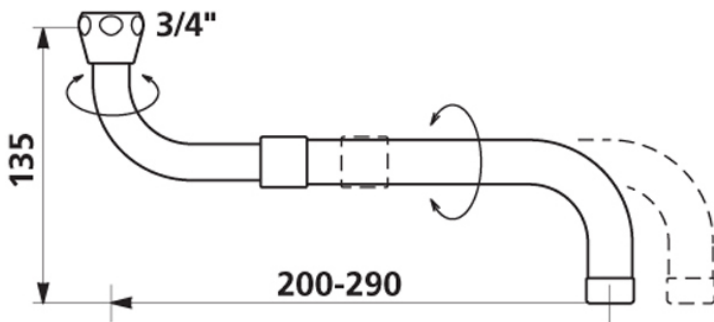

MODEL:

Delabie DLB-1932460

DELABIE

Bowl Filling Spout (Bib tap)

Spout: Universal Telescopic
Tap Type: Bib

FEATURES & BENEFITS

- Chrome plated brass.
- Suitable for mounting above and below wall mixer outlet.
- Universal Telescopic Spout.
- F 3/4-inch.
- L 200-290mm

TECHNICAL INFO

- Spout length: 200-290mm.

Dimensions are in millimeters. If a Cad file is required please visit www.mechline.com.

MECHLINE DEVELOPMENTS LIMITED

Tel: +44 (0)1908 261511 | Email: info@mechline.com | Web: www.mechline.com