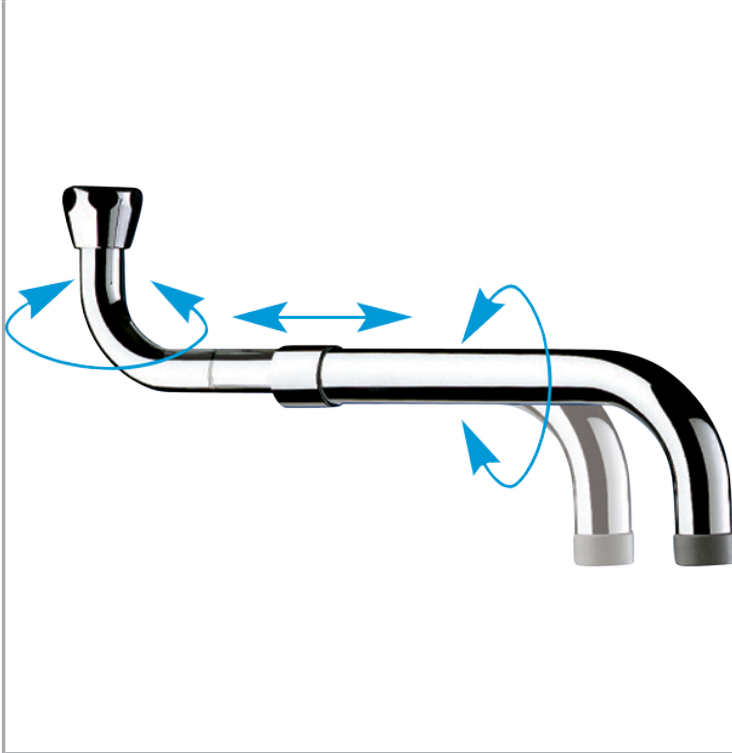

MODEL:

Delabie DLB-1932460

DELABIE

Bowl Filling Spout (Bib tap)

Spout: Universal Telescopic
Tap Type: Bib

FEATURES & BENEFITS

- Chrome plated brass.
- Suitable for mounting above and below wall mixer outlet.
- Universal Telescopic Spout.
- F 3/4-inch.
- L 200-290mm

TECHNICAL INFO

- Spout length: 200-290mm.

Dimensions are in millimeters. If a Cad file is required please visit www.mechline.com.

MECHLINE DEVELOPMENTS LIMITED

Tel: +44 (0)1908 261511 | Email: info@mechline.com | Web: www.mechline.com