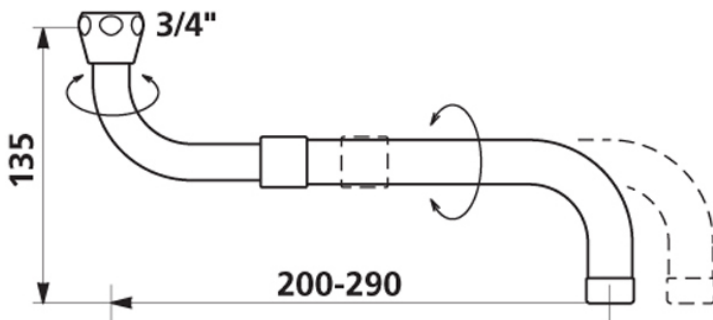

# DELABIE

Bowl Filling Spout (Bib tap)

**Spout:** Universal Telescopic  
**Tap Type:** Bib

### FEATURES & BENEFITS

- Chrome plated brass.
- Suitable for mounting above and below wall mixer outlet.
- Universal Telescopic Spout.
- F 3/4-inch.
- L 200-290mm

### TECHNICAL INFO

- Spout length: 200-290mm.

Dimensions are in millimeters. If a Cad file is required please visit [www.mechline.com](http://www.mechline.com).

MECHLINE DEVELOPMENTS LIMITED

Tel: +44 (0)1908 261511 | Email: [info@mechline.com](mailto:info@mechline.com) | Web: [www.mechline.com](http://www.mechline.com)