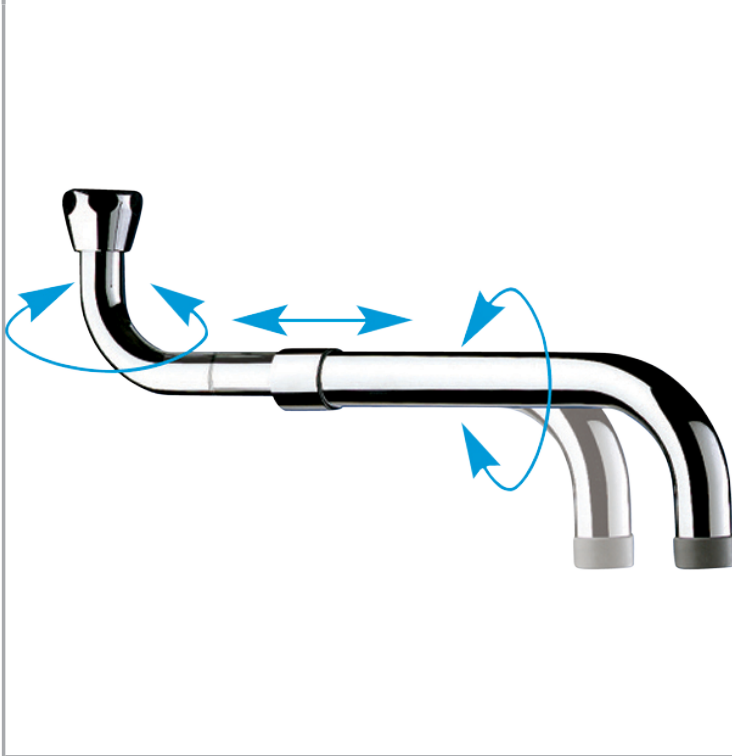

MODEL:

Delabie DLB-1932460

# DELABIE

Bowl Filling Spout (Bib tap)

**Spout:** Universal Telescopic  
**Tap Type:** Bib

### FEATURES & BENEFITS

- Chrome plated brass.
- Suitable for mounting above and below wall mixer outlet.
- Universal Telescopic Spout.
- F 3/4-inch.
- L 200-290mm

### TECHNICAL INFO

- Spout length: 200-290mm.

Dimensions are in millimeters. If a Cad file is required please visit [www.mechline.com](http://www.mechline.com).

MECHLINE DEVELOPMENTS LIMITED

Tel: +44 (0)1908 261511 | Email: [info@mechline.com](mailto:info@mechline.com) | Web: [www.mechline.com](http://www.mechline.com)