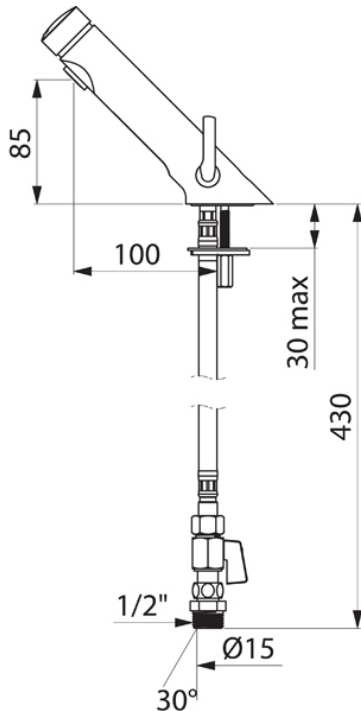

### FEATURES & BENEFITS

- Deck-mounted time flow basin tap.
- Soft-touch operation.
- Water-savings up to 85%.
- Smooth design to significantly reduce the risk of bacterial development.
- Time flow 7 seconds.
- Flow rate pre-set at 3 lpm at 3 bar, can be adjusted from 1.5 to 6 LPM.
- Tamper proof scale-resistant flow straightener.
- Solid chrome-plated brass body.

### TECHNICAL INFO

- Worktop hole: 21mm.
- Drop height: 85mm.
- Spout length: 100mm.
- Flow rate: 3 lpm.

Dimensions are in millimeters. If a Cad file is required please visit [www.mechline.com](http://www.mechline.com).