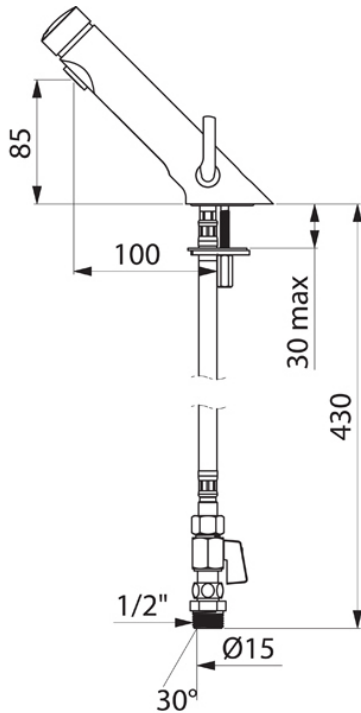

MODEL:

Delabie DLB-148500030

DELABIE

Controls: Soft-touch
Mount: Deck mounted
Tap Type: Time flow

FEATURES & BENEFITS

- Deck-mounted time flow basin tap.
- Soft-touch operation.
- Water-savings up to 85%.
- Smooth design to significantly reduce the risk of bacterial development.
- Time flow 7 seconds.
- Flow rate pre-set at 3 lpm at 3 bar, can be adjusted from 1.5 to 6 LPM.
- Tamper proof scale-resistant flow straightener.
- Solid chrome-plated brass body.

TECHNICAL INFO

- Worktop hole: 21mm.
- Drop height: 85mm.
- Spout length: 100mm.
- Flow rate: 3 lpm.

Dimensions are in millimeters. If a Cad file is required please visit www.mechline.com.

MECHLINE DEVELOPMENTS LIMITED