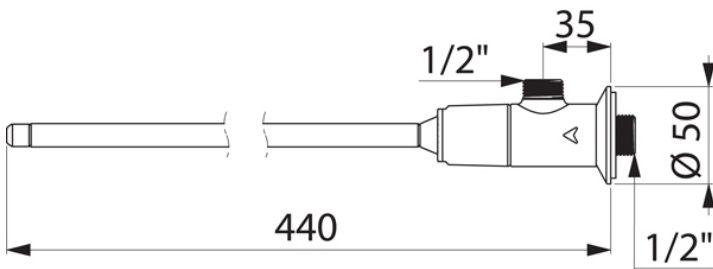

# DELABIE

TEMPOGENOU – Knee operated valve. Angled from the wall inlet

**Accreditation:** WRAS  
**Controls:** Knee operated

### FEATURES & BENEFITS

- Water savings up to 85%.
- Total hygiene: no manual contact.
- Time flow ~7 sec.
- Flow rate pre-set at 3 lpm at 3 bar, can be adjusted from 1.5 to 6 lpm.
- Control lever reinforced by an internal stainless steel rod.
- Fixing plate for wall mounting in solid brass, reinforced by 4 stainless steel screws.
- Cold or mixed water supply.

### TECHNICAL INFO

- Connection(s): M $\frac{1}{2}$ -inch.
- Length: 440mm.
- Flow rate: 3 lpm.

Dimensions are in millimeters. If a Cad file is required please visit [www.mechline.com](http://www.mechline.com).