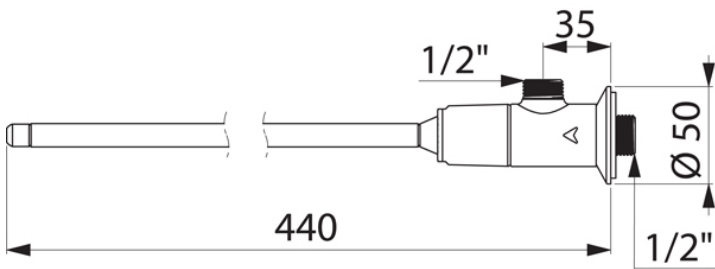

MODEL:

Delabie DLB-1468200

DELABIE

TEMPOGENOU – Knee operated valve. Angled from the wall inlet

Accreditation: WRAS
Controls: Knee operated

FEATURES & BENEFITS

- Water savings up to 85%.
- Total hygiene: no manual contact.
- Time flow ~7 sec.
- Flow rate pre-set at 3 lpm at 3 bar, can be adjusted from 1.5 to 6 lpm.
- Control lever reinforced by an internal stainless steel rod.
- Fixing plate for wall mounting in solid brass, reinforced by 4 stainless steel screws.
- Cold or mixed water supply.

TECHNICAL INFO

- Connection(s): M $\frac{1}{2}$ -inch.
- Length: 440mm.
- Flow rate: 3 lpm.

Dimensions are in millimeters. If a Cad file is required please visit www.mechline.com.

MECHLINE DEVELOPMENTS LIMITED