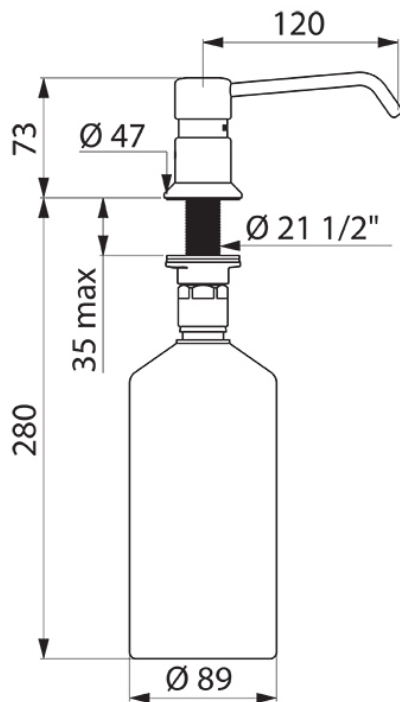

MODEL:

Delabie DLB-1458024

DELABIE

Soap Dispenser with 1 litre bottle, CURVED spout, L. 120mm

FEATURES & BENEFITS

- Chrome-plated solid brass
- Allen screw fitting prevents vandalism.
- Filled up from the top (by unscrewing the upper part) or from the lower part (by unscrewing the bottle).

Dimensions are in millimeters. If a Cad file is required please visit www.mechline.com.

MECHLINE DEVELOPMENTS LIMITED

Tel: +44 (0)1908 261511 | Email: info@mechline.com | Web: www.mechline.com