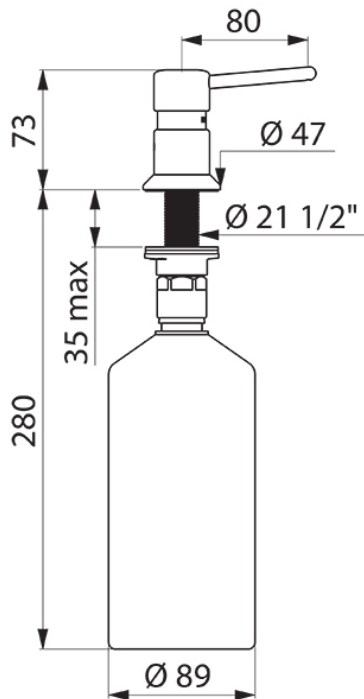

MODEL:

Delabie DLB-1458016

# DELABIE

Soap Dispenser with 1 litre bottle, STRAIGHT spout, L. 80mm

### FEATURES & BENEFITS

- Chrome-plated solid brass
- Allen screw fitting prevents vandalism.
- Filled up from the top (by unscrewing the upper part) or from the lower part (by unscrewing the bottle).

Dimensions are in millimeters. If a Cad file is required please visit [www.mechline.com](http://www.mechline.com).