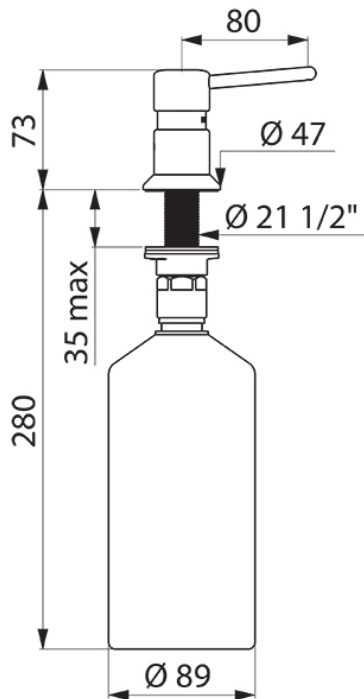

MODEL:

Delabie DLB-1458016

DELABIE

Soap Dispenser with 1 litre bottle, STRAIGHT spout, L. 80mm

FEATURES & BENEFITS

- Chrome-plated solid brass
- Allen screw fitting prevents vandalism.
- Filled up from the top (by unscrewing the upper part) or from the lower part (by unscrewing the bottle).

Dimensions are in millimeters. If a Cad file is required please visit www.mechline.com.

MECHLINE DEVELOPMENTS LIMITED

Tel: +44 (0)1908 261511 | Email: info@mechline.com | Web: www.mechline.com