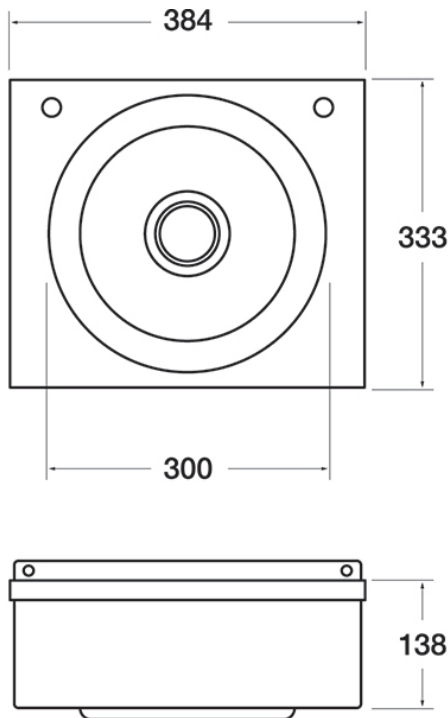

MODEL:

BaSix WS4-KVS

BASIX

BaSix Hand Wash Station. Knee-operated, Hands-Free operation. Includes knee-valve, swivel spout, M-MX91 manual mixer, water hose and tap hole stopper

Basin Range: WS4
Controls: Hands-Free

TECHNICAL INFO

- Dimensions: O/D: 384 x 333 x 138 Bowl: 300 dia x 138mm deep

Dimensions are in millimeters. If a Cad file is required please visit www.mechline.com.

MECHLINE DEVELOPMENTS LIMITED

Tel: +44 (0)1908 261511 | Email: info@mechline.com | Web: www.mechline.com